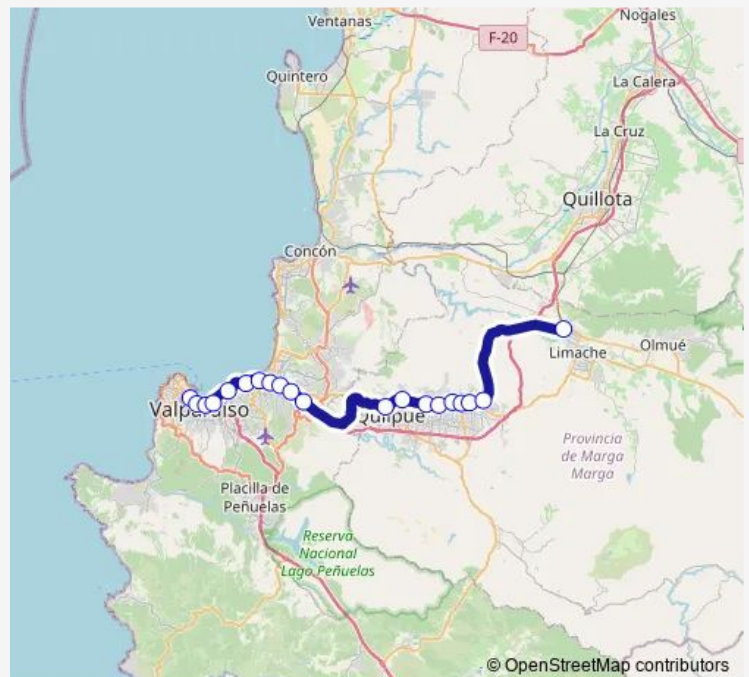

Metro L1 Linea 1

[Go to website](#)

Direction

Puerto — Limache

20 stops

[Open route schedule](#)

- Puerto
- Bellavista
- Francia
- Baron
- Portales
- Recreo
- Miramar
- Viña Del Mar
- Hospital
- Chorrillos
- El Salto
- Quilpué
- El Sol
- El Belloto
- Las Américas
- La Concepción
- Villa Alemana
- Sargento Aldea
- Peñablanca
- Limache

Route schedule

Puerto — Limache

Monday	06:00-23:30
Tuesday	06:00-23:30
Wednesday	06:00-23:30
Thursday	06:00-23:30
Friday	06:00-23:30
Saturday	07:30-22:06
Sunday	08:00-22:06

Route info

Direction: Puerto

Stops: 20

Trip Duration: 0 hour 59 min

L1 — Linea 1

BusMaps

Direction

Limache — Puerto

20 stops

[Open route schedule](#)

Limache

Thursday 06:36-22:30

Friday 06:36-22:30

Saturday 08:36-22:24

Sunday 09:00-22:12

Route info

Direction: Limache

Stops: 20

Trip Duration: 0 hour 53 min