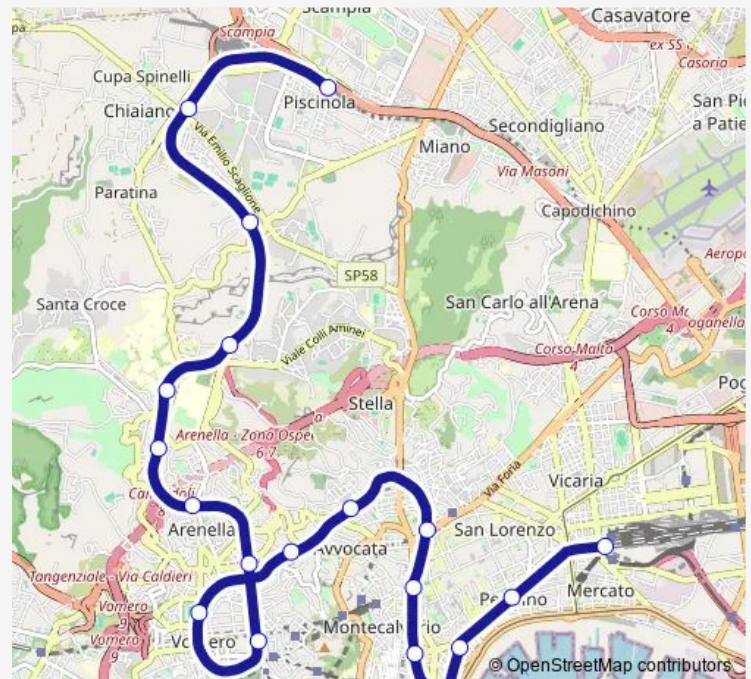

Direction

Piscinola — Piazza Garibaldi

19 stops

[Open route schedule](#)

Piscinola

Chiaiano

Frullone

Colli Aminei

Museo

Dante

Toledo

Municipio

Universita'

Duomo

Piazza Garibaldi

Route schedule

Piscinola — Piazza Garibaldi

Monday 06:00-22:30

Tuesday 06:00-22:30

Wednesday 06:00-22:30

Thursday 06:00-22:30

Friday 06:00-00:48⁺¹

Saturday 06:00-00:48⁺¹

Sunday 06:00-22:29

Route info

Direction: Piscinola

Stops: 19

Trip Duration: 0 hour 33 min

Direction

Piazza Garibaldi — Piscinola

19 stops

[Open route schedule](#)