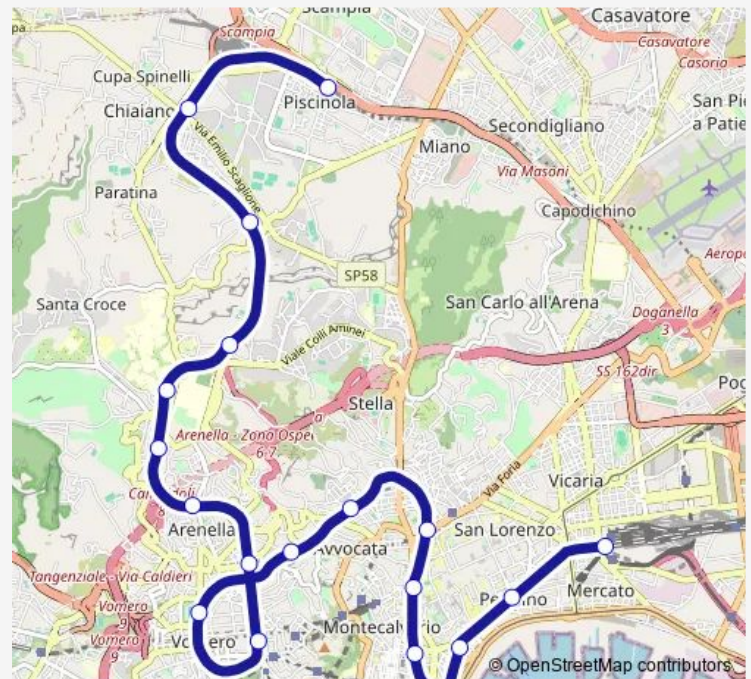

Museo

Dante

Toledo

Municipio

Universita'

Duomo

Piazza Garibaldi

Route schedule

Piscinola — Piazza Garibaldi

Monday 06:00-22:30

Tuesday 06:00-22:30

Wednesday 06:00-22:30

Thursday 06:00-22:30

Friday 06:00-00:48⁺¹

Saturday 06:00-00:48⁺¹

Sunday 06:00-22:29

Route info

Direction: Piscinola

Stops: 19

Trip Duration: 0 hour 33 min

Direction

Piazza Garibaldi — Piscinola

19 stops

[Open route schedule](#)

Thursday 06:20-23:02

Friday 06:20-01:32⁺¹

Saturday 06:20-01:32⁺¹

Sunday 06:20-23:02

Route info

Direction: Piazza Garibaldi

Stops: 19

Trip Duration: 0 hour 33 min