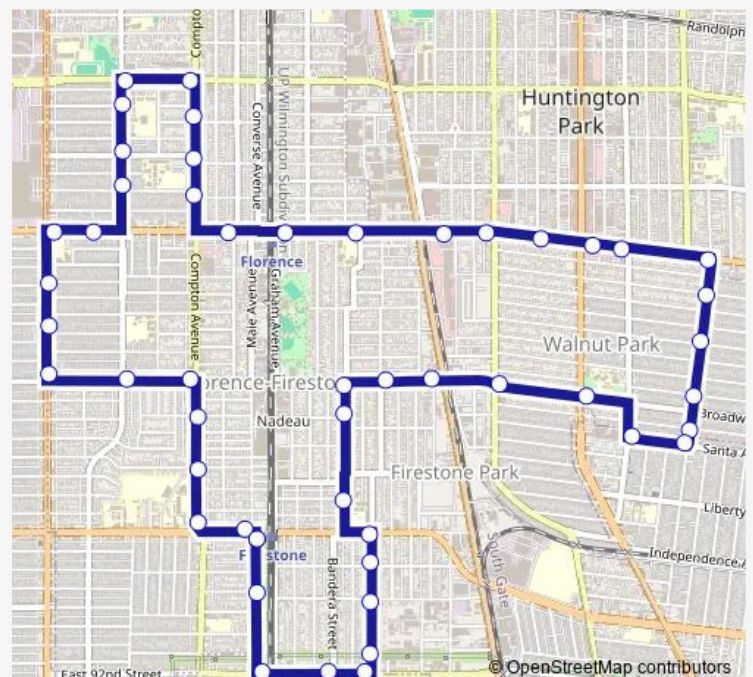

Thursday 07:00-17:00

Friday 07:00-17:00

Saturday 09:00-17:00

Sunday —

Route info

Direction: Maie Ave & Firestone Blvd

Stops: 51

Trip Duration: 0 hour 40 min

 The Link - Florence-Firestone/Walnut Park

Florence Ave & Metro Blue Line

Florence Ave & Bell Ave

Florence Ave & Roseberry Ave

Florence Ave & Santa Fe Ave

Florence Ave & Malabar St

Florence Ave & Rita Ave

Florence Ave & Seville Ave

Florence Ave & Mountain View Ave

Mountain View Ave & California St

Mountain View & Hope St

Mountain View Ave & Hill St

Mountain View & Cudahy St

Mountain View & Santa Ana St

Santa Ana St & Seville Ave

Broadway Ave & Pacific Blvd

Thursday 07:00-17:00

Friday 07:00-17:00

Saturday 09:00-17:00

Sunday —

Route info

Direction: Maie Ave & Firestone Blvd

Stops: 50

Trip Duration: 0 hour 40 min