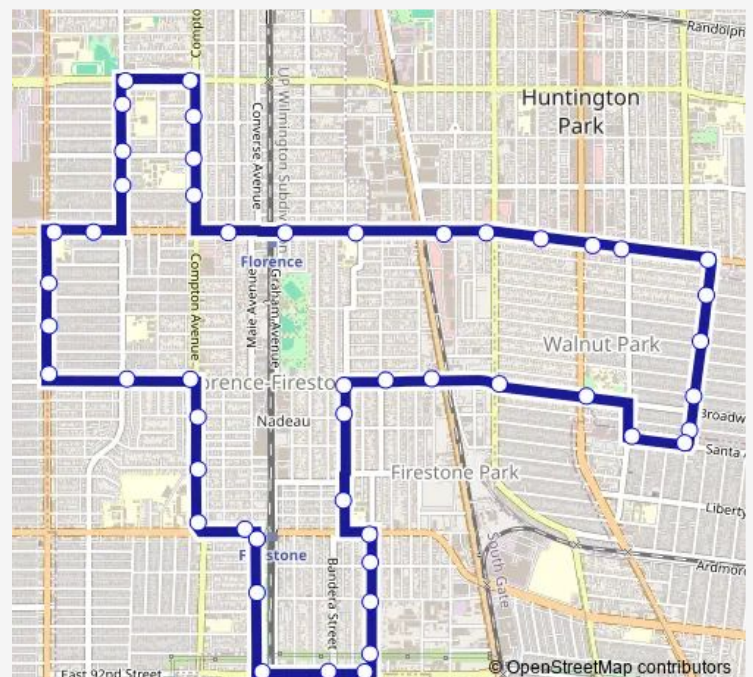

Saturday 09:00-17:00

Sunday —

Route info

Direction: Maie Ave & Firestone Blvd

Stops: 51

Trip Duration: 0 hour 40 min

 The Link - Florence-Firestone/Walnut Park

Florence Ave & Metro Blue Line

Florence Ave & Bell Ave

Florence Ave & Roseberry Ave

Florence Ave & Santa Fe Ave

Florence Ave & Malabar St

Florence Ave & Rita Ave

Florence Ave & Seville Ave

Florence Ave & Mountain View Ave

Mountain View Ave & California St

Mountain View & Hope St

Mountain View Ave & Hill St

Mountain View & Cudahy St

Mountain View & Santa Ana St

Santa Ana St & Seville Ave

Broadway Ave & Pacific Blvd

Broadway Ave & Santa Fe Ave

Alameda St & Nadeau St

Saturday 09:00-17:00

Sunday —

Route info

Direction: Maie Ave & Firestone Blvd

Stops: 50

Trip Duration: 0 hour 40 min

Florence Ave & Malabar St

Florence Ave & Santa Fe Ave