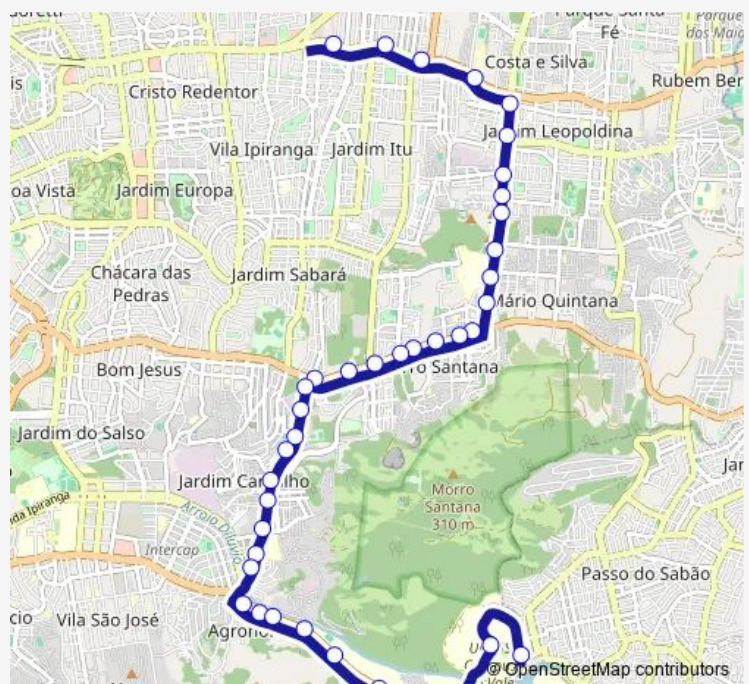

Saturday —

Sunday —

Route info

Direction: Campus Ufrgs - Agronomia

Stops: 38

Trip Duration: 0 hour 48 min

T10 — Triangulo / Antonio DE Carvalho

Protasio Alves 7355 Conj Resid Villagio DI Milan

Monday 05:55-22:40

Tuesday 05:55-22:40

Wednesday 05:55-22:40

Thursday 05:55-22:40

Friday 05:55-22:40

Saturday —

Sunday —

Route info

Direction: Baltazar DE Oliveira Garcia S/N

Stops: 40

Trip Duration: 0 hour 35 min

Antonio Carvalho 1684

Antonio Carvalho 960

Antonio Carvalho DF 1221

Antonio Carvalho 450 Hospital Independencia

Antonio Carvalho DF 345