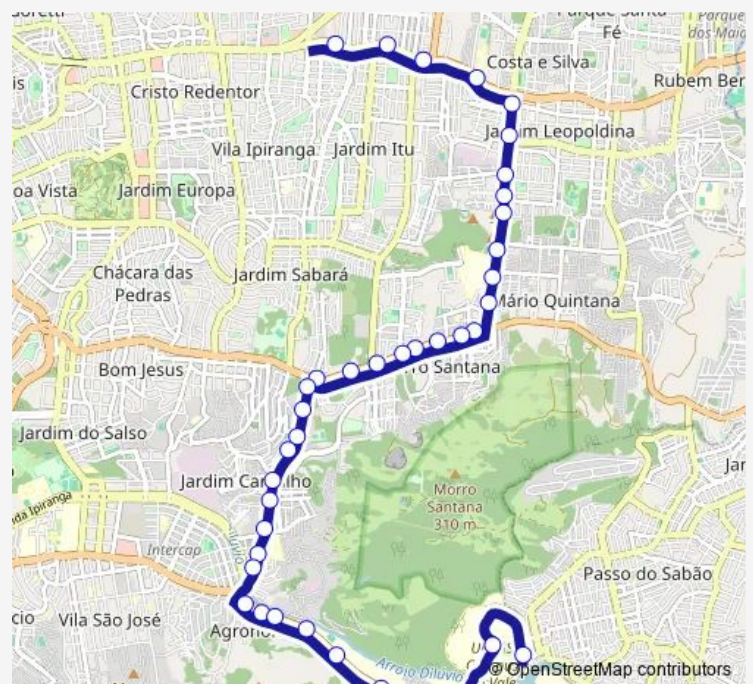

Saturday —

Sunday —

Route info

Direction: CAMPUS UFRGS - AGRONOMIA

Stops: 38

Trip Duration: 0 hour 48 min

T10 — Triangulo / Antonio DE Carvalho

Protasio Alves 7355 Conj Resid Villagio DI Milan