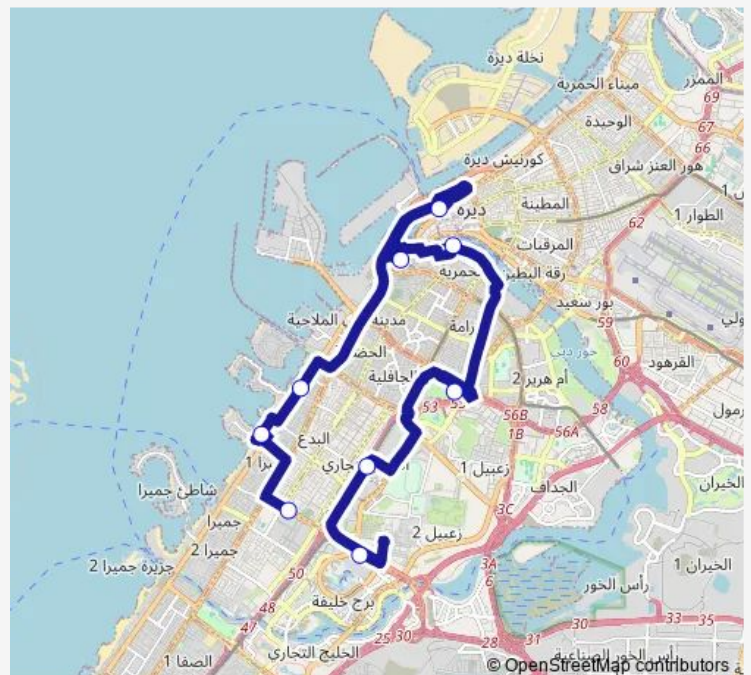

Bus T10 Dubai Mall - City Walk

[Go to website](#)

Direction

The Dubai Mall — City Walk 1

9 stops

[Open route schedule](#)

The Dubai Mall

Museum of the Future

Dubai Frame

Heritage Village

Al Ghubaiba Bus Station 47

Dubai Gold Souk

Jumeirah, Grand Masjid 1

La Mer Beach

City Walk 1

Route schedule

Route info

Direction: The Dubai Mall

Stops: 9

Trip Duration: 1 hour 50 min

T10 — Dubai Mall - City Walk

Direction

City Walk 1 — The Dubai Mall

9 stops

[Open route schedule](#)

City Walk 1

La Mer Beach

Jumeirah, Grand Masjid 2

Dubai Gold Souk

Al Ghubaiba Bus Station 47

Heritage Village

Dubai Frame