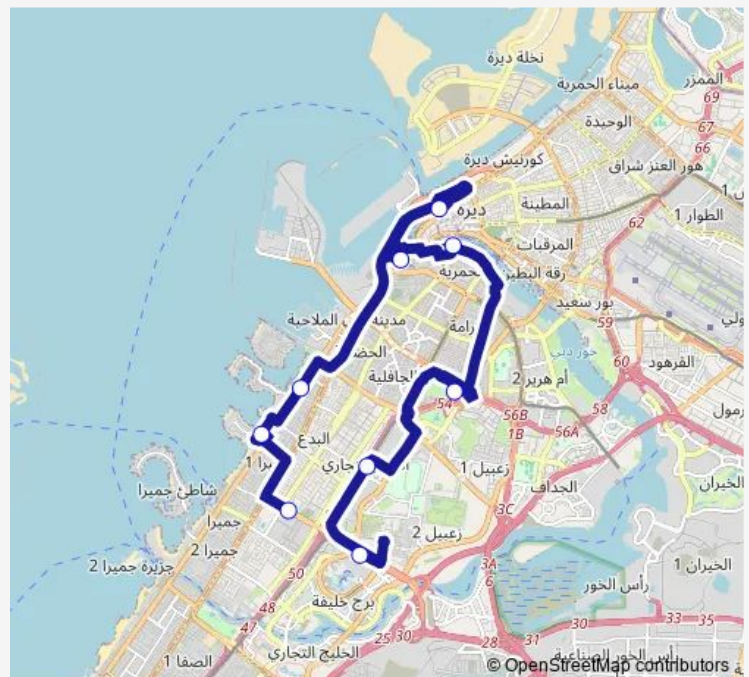

### Direction

The Dubai Mall — City Walk 1

9 stops

[Open route schedule](#)

The Dubai Mall

Museum of the Future

Dubai Frame

Heritage Village

Al Ghubaiba Bus Station 47

Dubai Gold Souk

Jumeirah, Grand Masjid 1

La Mer Beach

City Walk 1

### Route schedule

The Dubai Mall — City Walk 1

Monday 10:00-20:00

Tuesday 10:00-20:00

Wednesday 10:00-20:00

Thursday 10:00-20:00

Friday 10:00-20:00

Saturday 10:00-20:00

### Route info

Direction: The Dubai Mall

Stops: 9

Trip Duration: 1 hour 50 min

T10 — Dubai Mall - City Walk

BusMaps