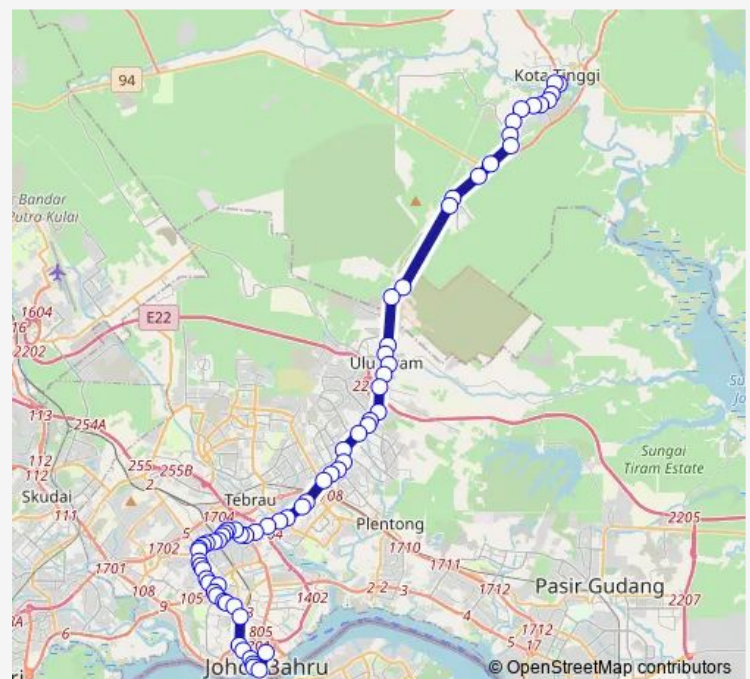

Bus T10 JB Sentral - Larkin Sentral - Kota Tinggi

[Go to website](#)

Direction

Terminal Bas Kota Tinggi — JB Sentral

67 stops

[Open route schedule](#)

Terminal Bas Kota Tinggi

Opp Jalan Tun Sri Lanang

Padang Awam Mdk

OPP SMK Tun Habab

Econsave Sri Lalang

Opp Taman Sri Lalang

Opp Taman Kota Intan

Opp Gereja Bethany

Opp Pasar Borong Kota Tinggi

Opp Kawasan Perindustrian Jalan Johor

Opp Kuil Sri Maha Mariamman

OPP Ladang Tai Tak

Petronas Taman Sri Saujana

Hentian Bas Taman Sri Saujana

Opp Tkpm Ulu Tiram

Pulada

OPP Todays Mall

opp Taman Tiram Jaya

Perhentian Bas dan Kereta Sewa Ulu Tiram

Opp NSK Ulu Tiram

Opp Taman Gunung Emas

Route schedule

Terminal Bas Kota Tinggi — JB Sentral

Monday 04:00-22:20

Tuesday 04:00-22:20

Wednesday 04:00-22:20

Thursday 04:00-22:20

Friday 04:00-22:20

Saturday 04:00-22:20

Sunday 04:00-22:20

Route info

Direction: Terminal Bas Kota Tinggi

Stops: 67

Trip Duration: 1 hour 24 min

T10 — JB Sentral - Larkin Sentral - Kota Tinggi