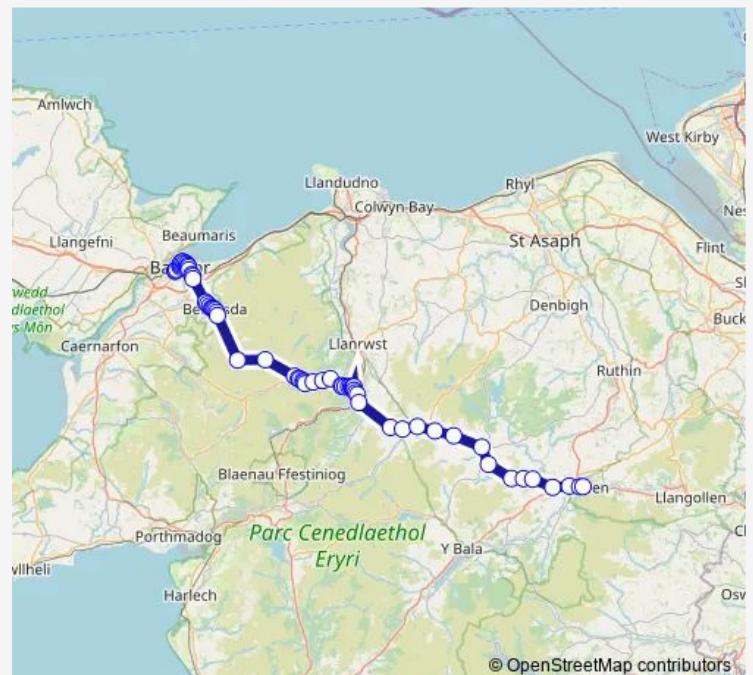

Betws-y-Coed Railway Station

Post Office

Royal Oak Hotel

Route schedule

Corwen Car Park — Bangor Railway Station

Monday 08:12-18:12

Tuesday 08:12-18:12

Wednesday 08:12-18:12

Thursday 08:12-18:12

Friday 08:12-18:12

Saturday 08:12-18:12

Sunday 10:12-18:12

Route info

Direction: Corwen Car Park

Stops: 61

Trip Duration: 1 hour 37 min

T10 — Bangor - Corwen via Betws y Coed

Pont-y-Pair

Jubilee Path

Ffordd Gethin

Pentre Du

Miners Bridge

Swallow Falls Hotel

Ugly House