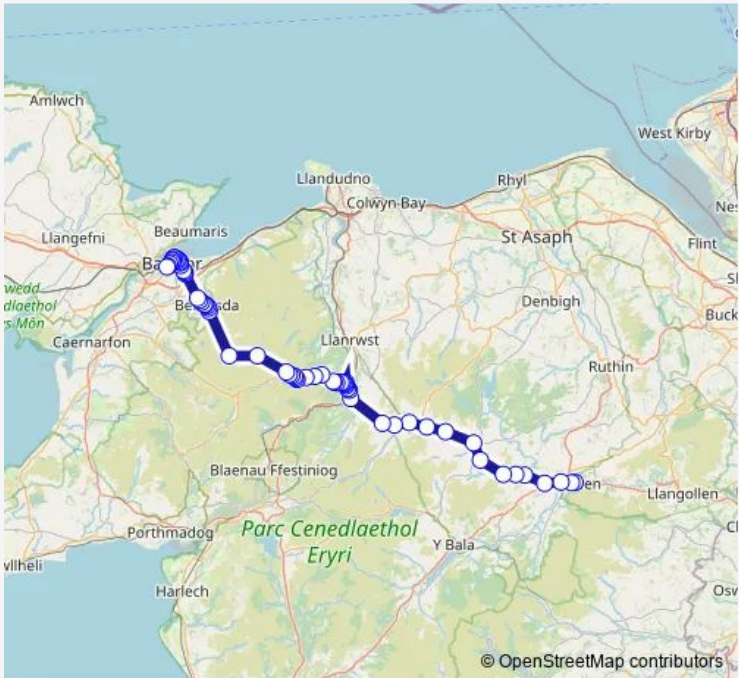

Bus T10 Bangor - Corwen via Betws y Coed

[Go to website](#)

Direction
 Corwen Car Park — Bangor Railway Station
 61 stops
[Open route schedule](#)

- Corwen Car Park
- Station House
- Alwen Cottage
- The Druids
- Goat Hotel
- Dinmael
- Ty-nsnt Farm
- Pont Arddwyfaen
- St Mary Magdalen`s Church
- Old Post Office
- Rhydlydan Turn
- Voelas Water Mill
- Hendre Isaf
- Pont Padog
- Bron-haul
- Waterloo Bridge
- Waterloo Hotel
- Mount Garmon View
- Betws-y-Coed Railway Station
- Post Office
- Royal Oak Hotel

Route schedule
 Corwen Car Park — Bangor Railway Station

Monday	08:12-18:12
Tuesday	08:12-18:12
Wednesday	08:12-18:12
Thursday	08:12-18:12
Friday	08:12-18:12
Saturday	08:12-18:12
Sunday	10:12-18:12

Route info
 Direction: Corwen Car Park
 Stops: 61
 Trip Duration: 1 hour 37 min

■ T10 — Bangor - Corwen via Betws y Coed **BusMaps**

Pont-y-Pair

Jubilee Path

Ffordd Gethin

Pentre Du

Miners Bridge

Swallow Falls Hotel

Ugly House