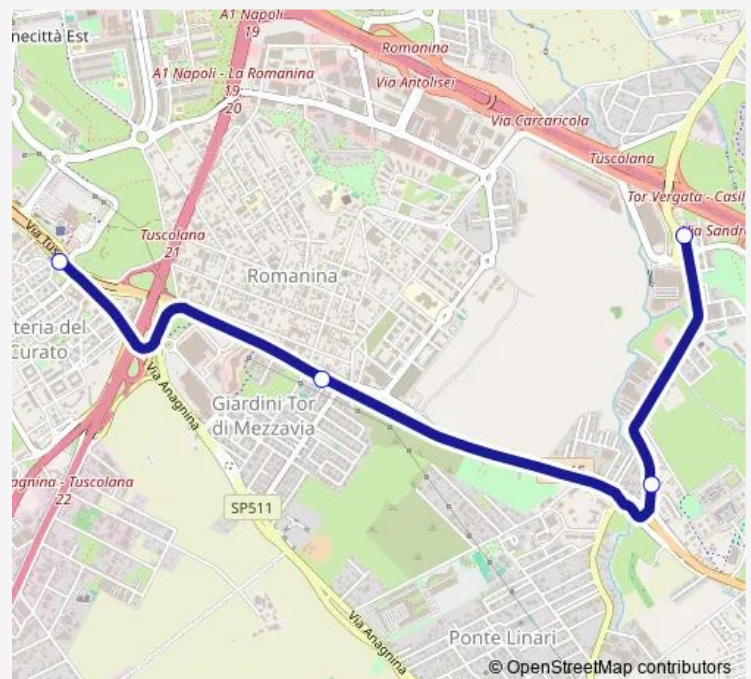

Bus T10

[Go to website](#)

Direction

Tuscolana/Roccella Jonica — TOR Vergata/Schiavonetti

4 stops

[Open route schedule](#)

Tuscolana/Roccella Jonica

Tuscolana/Ponte Sette Miglia

TOR Vergata/Tuscolana

TOR Vergata/Schiavonetti

Route schedule

Tuscolana/Roccella Jonica — TOR Vergata/Schiavonetti

Monday	05:00-01:16 ⁺¹
Tuesday	05:00-01:16 ⁺¹
Wednesday	05:00-01:16 ⁺¹
Thursday	05:00-01:16 ⁺¹
Friday	05:00-01:16 ⁺¹
Saturday	05:00-01:13 ⁺¹
Sunday	05:00-01:12 ⁺¹

Route info

Direction: Tuscolana/Roccella Jonica

Stops: 4

Trip Duration: 0 hour 14 min

■ T10

BusMaps

T10 Bus time schedules and route maps are available in an offline PDF at busmaps.com. Use the busmaps.com website to see live bus times, train schedule or subway schedule, and step-by-step directions for all public transit in Rome