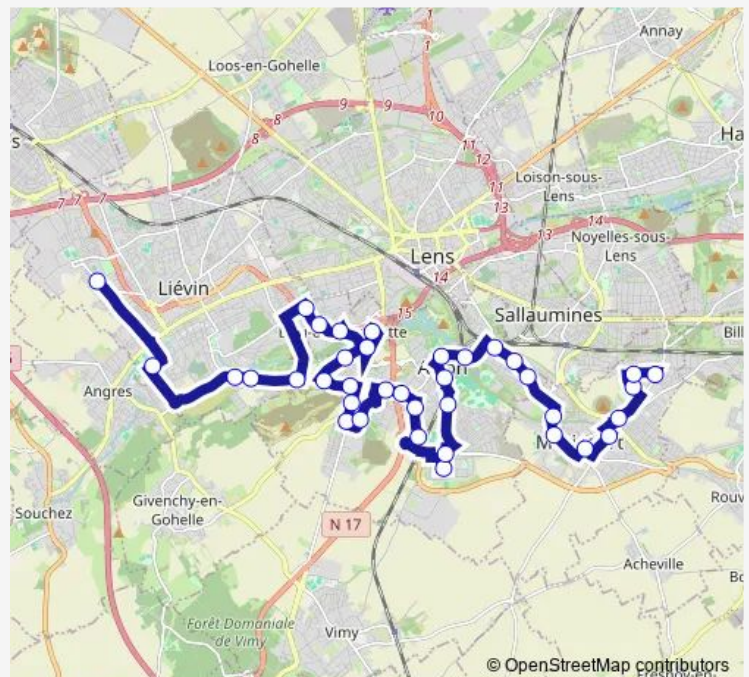

Gendarmerie

Rousseau

Eluard

Route schedule

Lycée Hennebique — Simon

Monday 18:05

Tuesday 18:05

Wednesday 12:25

Thursday 18:05

Friday 18:05

Saturday —

Sunday —

Route info

Direction: Lycée Hennebique

Stops: 37

Trip Duration: 1 hour 5 min

Monday 06:53

Tuesday 06:53

Wednesday 06:53

Thursday 06:53

Friday 06:53

Saturday —

Sunday —

Route info

Direction: Simon

Stops: 37

Trip Duration: 0 hour 57 min

Brossolette

Delestraint

Mairie

Bd Mendès France

Bellevue