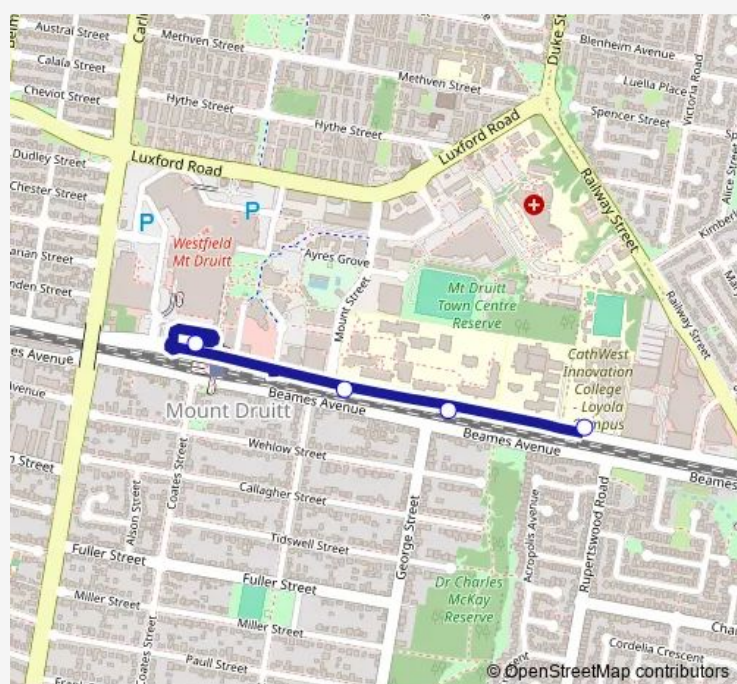

School Bus 6587 Loyola College to Mt DrUITt Station

[Go to website](#)

Direction

Loyola College North Pde Near Sherbrooke St — Mount DrUITt Station, Stand C

4 stops

[Open route schedule](#)

Loyola College North Pde Near Sherbrooke St

Western Sydney Institute Of Tafe

North Pde Opp Mount St

Mount DrUITt Station, Stand C

Route schedule

Loyola College North Pde Near Sherbrooke St — Mount DrUITt Station, Stand C

Monday	14:50
Tuesday	14:50
Wednesday	14:50
Thursday	14:50
Friday	14:50
Saturday	—
Sunday	—

Route info

Direction: Loyola College North Pde Near Sherbrooke St

Stops: 4

Trip Duration: 0 hour 5 min

6587 — Loyola College to Mt DrUITt Station

6587 School Bus time schedules and route maps are available in an offline PDF at busmaps.com. Use the busmaps.com website to see live bus times, train schedule or subway schedule, and step-by-step directions for all public transit in Parramatta