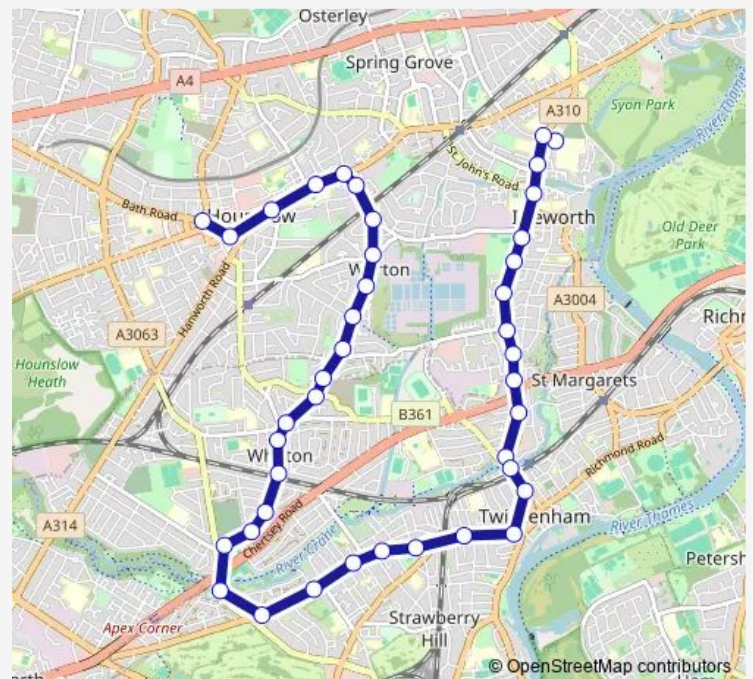

### Direction

The Bell — West Middlesex Hospital

38 stops

[Open route schedule](#)

The Bell

Treaty Centre

Hounslow High Street

Hounslow Bus Station

Whitton High Street

Whitton Station

Pauline Crescent

Ryecroft Avenue

Whitton Corner Health & Social Care Centre

Willow Way

Sixth Cross Road

Mill Road Strawberry Hill

### Route schedule

The Bell — West Middlesex Hospital

Monday 00:05-23:45

Tuesday 00:05-23:45

Wednesday 00:05-23:45

Thursday 00:05-23:45

Friday 00:05-23:45

Saturday 00:05-23:45

### Route info

Direction: The Bell

Stops: 38

Trip Duration: 0 hour 47 min

Meadway (TW2)

First Cross Road

Twickenham Green

Heath Road / Grove Avenue