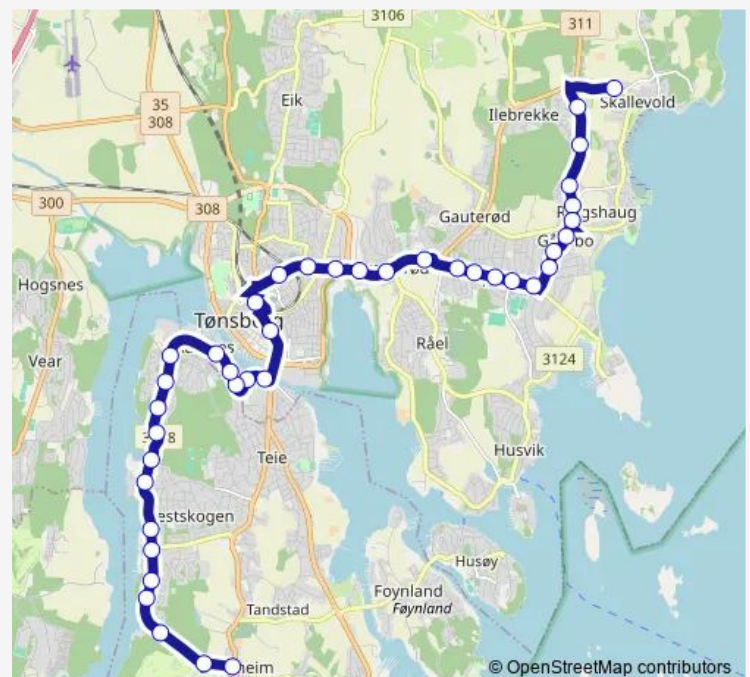

Tønsberg rutebilstasjon

Route schedule

Skallevoldveien — Borgheim

Monday	05:50-22:59
Tuesday	05:50-22:59
Wednesday	05:50-22:59
Thursday	05:50-22:59
Friday	05:50-22:59
Saturday	08:16-23:59
Sunday	10:31-22:31

Route info

Direction: Skallevoldveien

Stops: 40

Trip Duration: 0 hour 47 min

116A — Borgheim-Tønsberg-Brekkelia

Fylkeshuset

Teie hovedgård

Færder vgs.