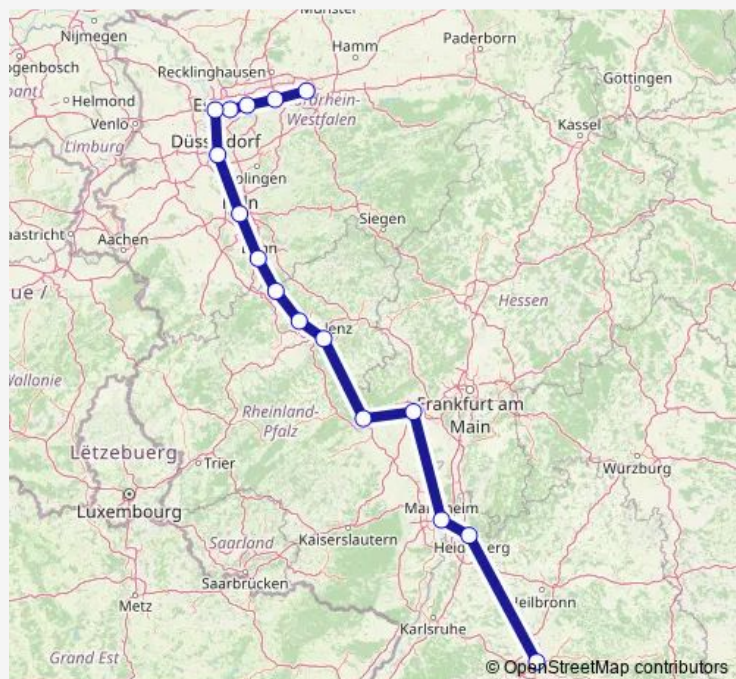

Rail IC 1911

[Go to website](#)

Direction

Dortmund Hbf — Stuttgart Hbf

16 stops

[Open route schedule](#)

Dortmund Hbf

Bochum Hbf

Essen Hbf

Mülheim(Ruhr)Hbf

Duisburg Hbf

Düsseldorf Hbf

Köln Hbf

Bonn Hbf

Remagen

Andernach

Koblenz Hbf

Bingen(Rhein) Hbf

Mainz Hbf

Mannheim Hbf

Heidelberg Hbf

Stuttgart Hbf

Route schedule

Dortmund Hbf — Stuttgart Hbf

Monday 11:50

Tuesday 11:52

Wednesday 11:50-11:52

Thursday 11:50

Friday 11:24-11:52

Saturday —

Sunday 11:24-11:52

Route info

Direction: Dortmund Hbf

Stops: 16

Trip Duration: 4 hour 56 min

■ IC 1911