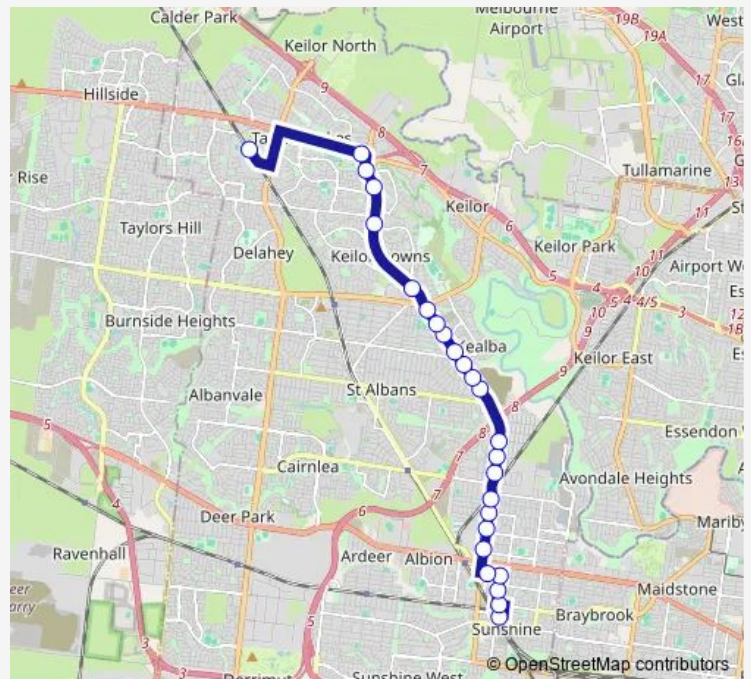

Whitehill Ave/Mcintyre Rd (Sunshine North)

Munro Ave/Mcintyre Rd (Sunshine North)

Cromer Ave/Mcintyre Rd (Sunshine North)

Route schedule

Watergardens Station/Watergardens Circuit Rd (Taylors Lakes) — Sunshine Station/Dickson St (Sunshine)

Monday	—
Tuesday	05:29
Wednesday	—
Thursday	—
Friday	25:29-02:29 ⁺¹
Saturday	03:29-04:29
Sunday	01:29-05:29

Route info

Direction: Watergardens Station/Watergardens Circuit Rd (Taylors Lakes)

Stops: 28

Trip Duration: 0 hour 26 min

Foundry Rd/Hampshire Rd (Sunshine)

Sunshine Plaza SC/Hampshire Rd (Sunshine)

Sunshine Station/Dickson St (Sunshine)

Direction

Sunshine Station/Dickson St (Sunshine) — Watergardens Station/Watergardens Circuit Rd (Taylors Lakes)

25 stops

[Open route schedule](#)

Sunshine Station/Dickson St (Sunshine)

Clarke St/Devonshire Rd (Sunshine)

Sunshine Plaza SC/Hampshire Rd (Sunshine)

Foundry Rd/Hampshire Rd (Sunshine)

Harvester Rd/Foundry Rd (Sunshine)