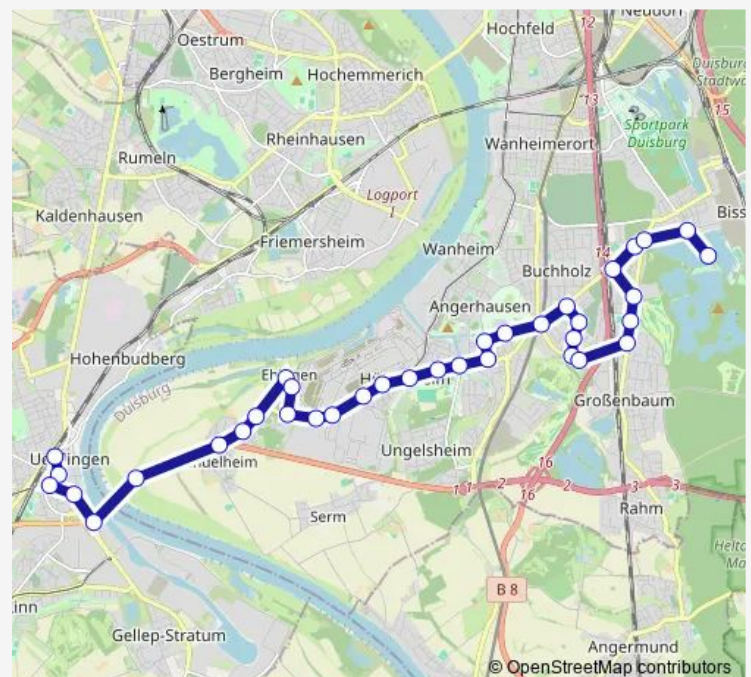

Duisburg Am Ziegelkamp

### Route schedule

Krefeld Uerdingen Bf — Duisburg Wolfssee

Monday 04:18-22:38

Tuesday 04:18-22:38

Wednesday 04:18-22:38

Thursday 04:18-22:38

Friday 04:18-22:38

Saturday 04:18-22:38

### Route info

Direction: Krefeld Uerdingen Bf

Stops: 36

Trip Duration: 0 hour 52 min

■ 941

BusMaps

Duisburg Schulzentrum Süd

Duisburg Sittardsberg