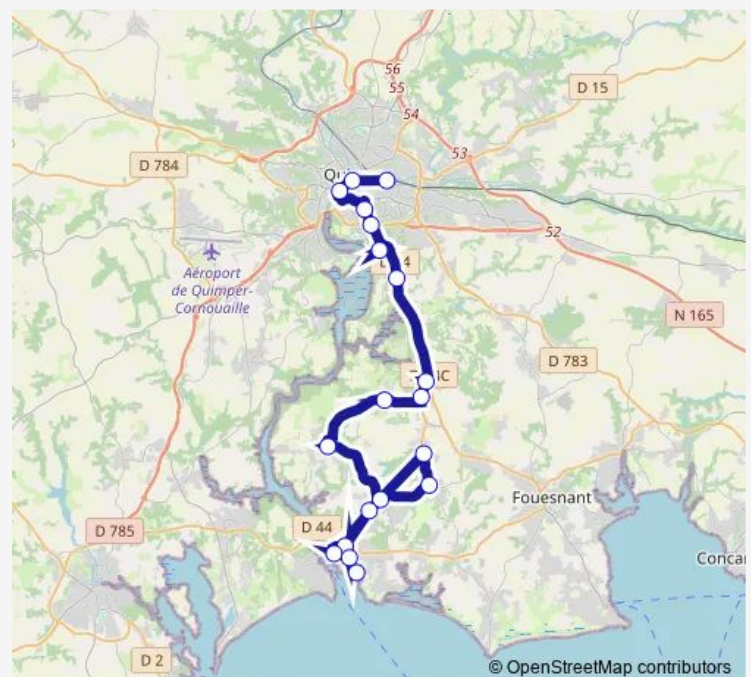

Thursday 16:45-17:55

Friday 16:45-17:55

Saturday —

Sunday —

Route info

Direction: Gare Routière Sncf

Stops: 21

Trip Duration: 0 hour 42 min

941 — Bénodet - Quimper

Direction

Kermor — Gare Routière Sncf

17 stops

[Open route schedule](#)

Kermor

Notre-Dame de la Mer

Centre