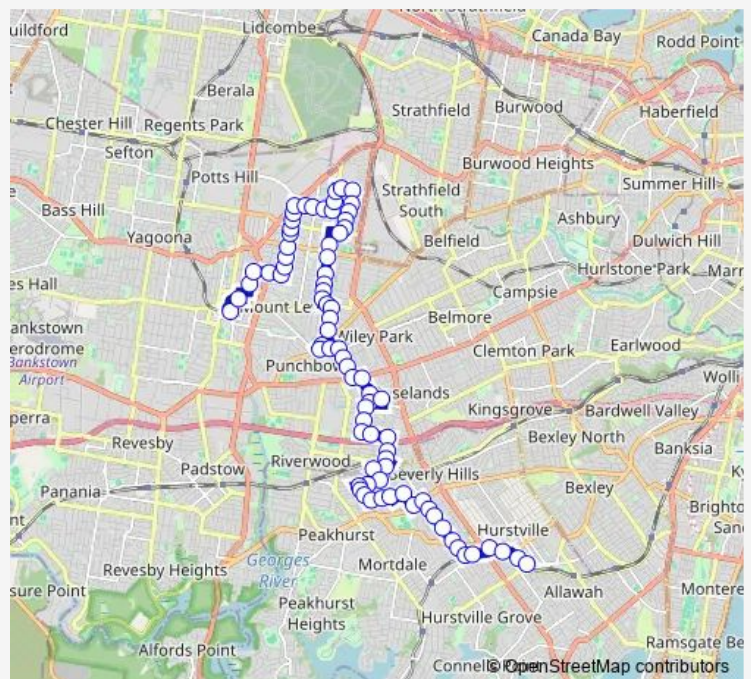

Wednesday 05:21-21:06

Thursday 05:21-21:06

Friday 05:21-21:06

Saturday 07:19-17:59

Sunday 08:19-17:59

Route info

Direction: Westfield Hurstville, Cross St

Stops: 82

Trip Duration: 1 hour 6 min

941 — Hurstville to Bankstown via Greenacre

Gardinia St At Mountview Av

Mountview Av At Rita St

Narwee Public School, Broadarrow Rd

Narwee Station, Broadarrow Rd

Narwee Station, Hannans Rd

Penshurst Rd At Graham Rd

Grove Av After Penshurst Rd

40 Grove Av

Grove Av At Karne St

Karne St At Shorter Av

Karne St At Martin St

Roselands Shopping Centre, Roseland Av, Stand C

Violet St After Martin St