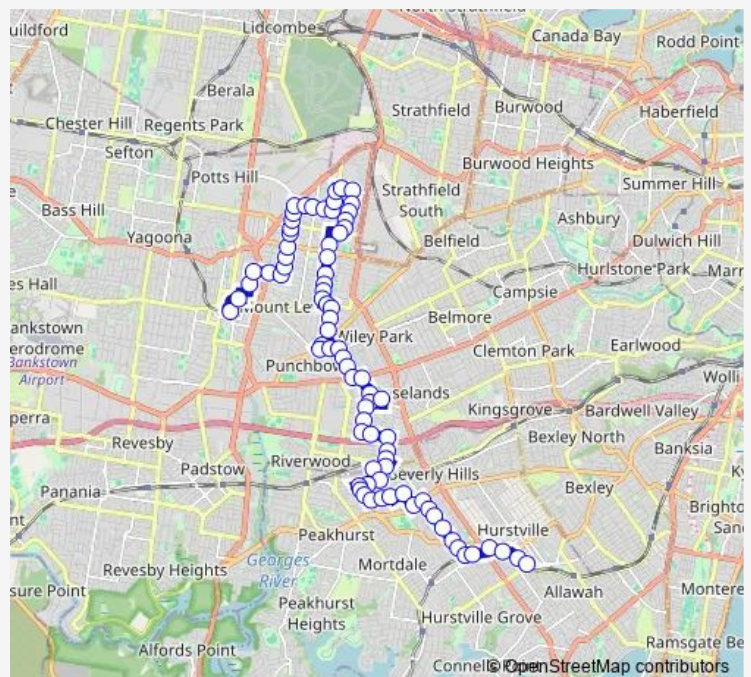

### Route schedule

Westfield Hurstville, Cross St — Bankstown Station, Stand C

Monday 05:21-21:06

Tuesday 05:21-21:06

Wednesday 05:21-21:06

Thursday 05:21-21:06

Friday 05:21-21:06

Saturday 07:19-17:59

### Route info

Direction: Westfield Hurstville, Cross St

Stops: 82

Trip Duration: 0 hour 58 min

941 — Hurstville to Bankstown via Greenacre

Gardinia St At Mountview Av

Mountview Av At Rita St

Narwee Public School, Broadarrow Rd