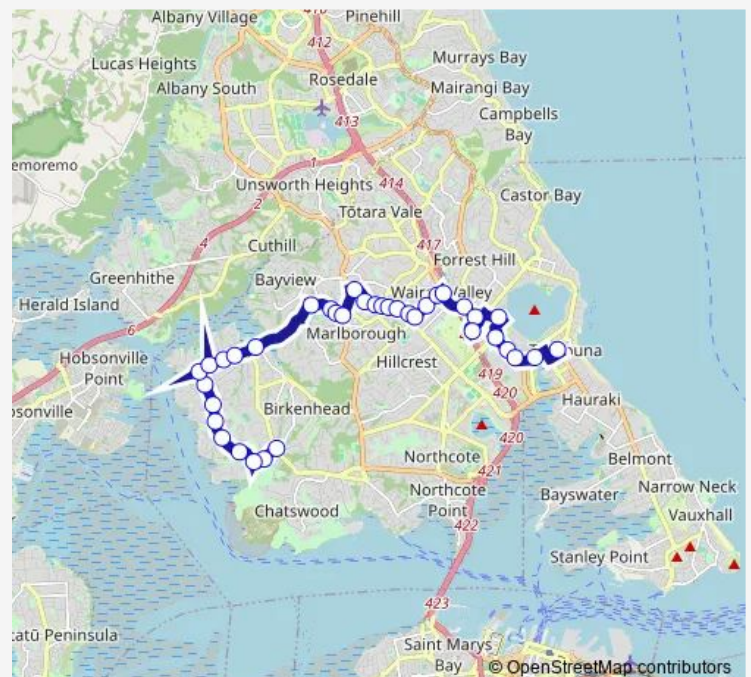

Thursday 06:15-22:15

Friday 06:15-22:15

Saturday 06:45-22:15

Sunday 06:45-22:15

Route info

Direction: Stop B Takapuna

Stops: 33

Trip Duration: 0 hour 38 min

Gemini Place

Kia Ora Road

Island Bay Road

Monte Cassino Place

Verrans Corner

Direction

Stop C Smales Farm — Stop B Takapuna

55 stops