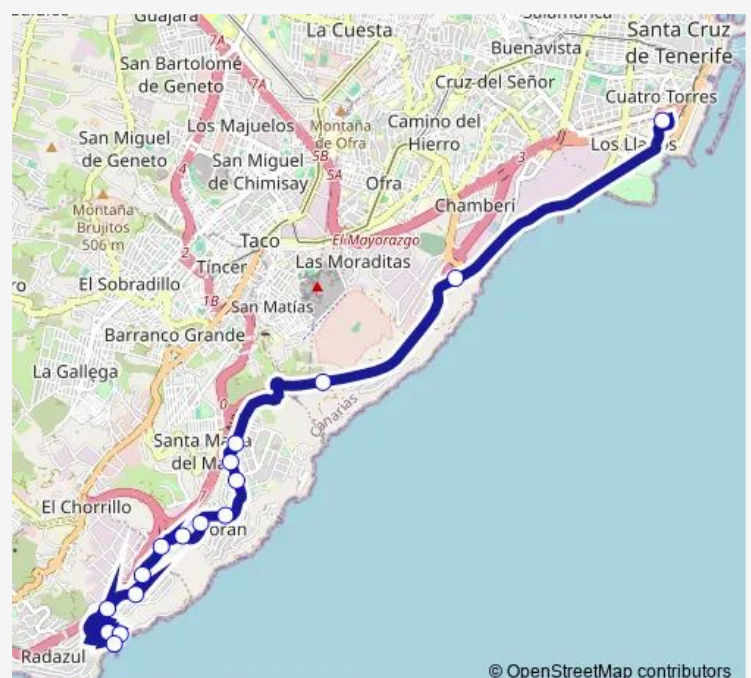

Índico

Costanera

Polígono LA Campana

Horizonte

Boca Cangrejo

Playa LA Nea

Route schedule

Intercambiador Sta.Cruz — Playa LA Nea

Monday 07:15-20:05

Tuesday 07:15-20:05

Wednesday 07:15-20:05

Thursday 07:15-20:05

Friday 07:15-20:05

Saturday —

Sunday —

Route info

Direction: Intercambiador Sta.Cruz

Stops: 16

Trip Duration: 0 hour 20 min

© OpenStreetMap contributors

Direction

Playa LA Nea — Intercambiador Sta.Cruz

20 stops

[Open route schedule](#)

Wednesday 07:45-20:35

Thursday 07:45-20:35

Friday 07:45-20:35

Saturday —

Sunday —

Route info

Direction: Playa LA Nea

Stops: 20