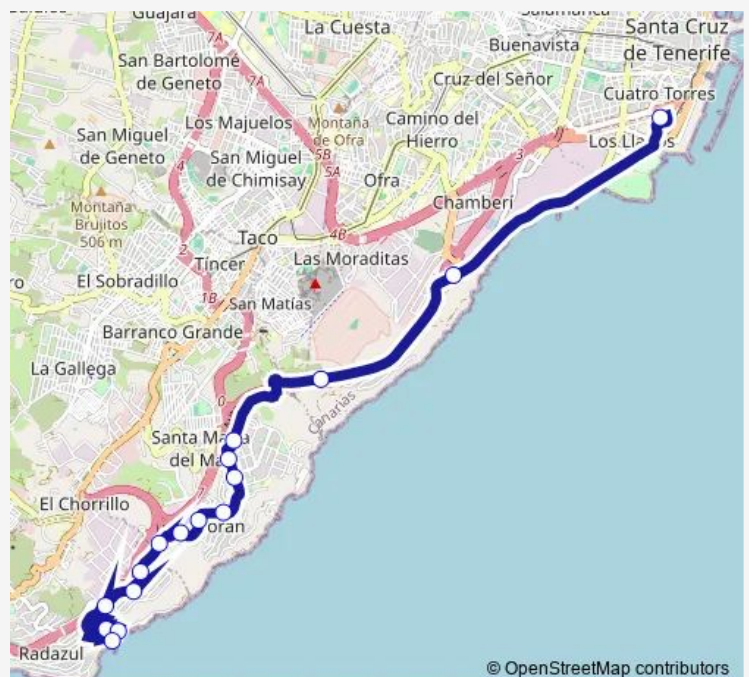

Índico

Costanera

Polígono LA Campana

Horizonte

Boca Cangrejo

Playa LA Nea

Route schedule

Intercambiador Sta.Cruz — Playa LA Nea

Monday 07:15-20:05

Tuesday 07:15-20:05

Wednesday 07:15-20:05

Thursday 07:15-20:05

Friday 07:15-20:05

Saturday —

Sunday —

Route info

Direction: Intercambiador Sta.Cruz

Stops: 16

Trip Duration: 0 hour 20 min

© OpenStreetMap contributors

Direction

Playa LA Nea — Intercambiador Sta.Cruz

20 stops

[Open route schedule](#)

Wednesday 07:45-20:35

Thursday 07:45-20:35

Friday 07:45-20:35

Saturday —

Sunday —

Route info

Direction: Playa LA Nea

Stops: 20