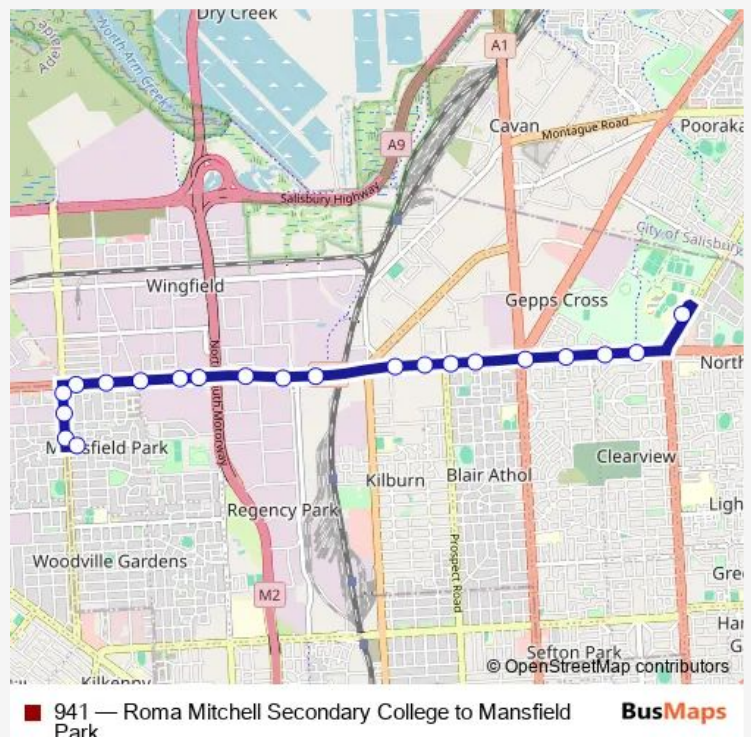

Bus 941 Roma Mitchell Secondary College to Mansfield Park

[Go to website](#)

Direction

Stop 29 Medika Blvd - South side — Zone A Roma Mitchell Secondary College

21 stops

[Open route schedule](#)

- Stop 29 Medika Blvd - South side
- Stop 30 Hanson Rd - West side
- Stop 30A Hanson Rd - West side
- Stop 30H Grand Junction Rd - North side
- Stop 30G Grand Junction Rd - North side
- Stop 29G Grand Junction Rd - North side
- Stop 28G Grand Junction Rd - North side
- Stop 27G Grand Junction Rd - North side
- Stop 26G Grand Junction Rd - North side
- Stop 25G Grand Junction Rd - North side
- Stop 24G Grand Junction Rd - North side
- Stop 23A Grand Junction Rd - North side
- Stop 24 Grand Junction Rd - North side
- Stop 24A Grand Junction Rd - North side
- Stop 24B Grand Junction Rd - North side
- Stop 25 Grand Junction Rd - North side
- Stop 25A Grand Junction Rd - North side
- Stop 26 Grand Junction Rd - North side
- Stop 27 Grand Junction Rd - North side
- Stop 28 Grand Junction Rd - North side
- Zone A Roma Mitchell Secondary College

Route schedule

Stop 29 Medika Blvd - South side — Zone A Roma Mitchell Secondary College

Monday	08:03
Tuesday	08:03
Wednesday	08:03
Thursday	08:03
Friday	08:03
Saturday	—
Sunday	—

Route info

Direction: Stop 29 Medika Blvd - South side

Stops: 21

Trip Duration: 0 hour 23 min

Direction

Zone B Roma Mitchell Secondary College — Stop 29
Medika Blvd - North side

21 stops

[Open route schedule](#)

Zone B Roma Mitchell Secondary College

Stop 28 Grand Junction Rd - South side

Stop 29 Medika Blvd - North side

Route schedule

Zone B Roma Mitchell Secondary College — Stop 29
Medika Blvd - North side

Monday 15:29

Tuesday 15:29

Wednesday 14:35

Thursday 15:29

Friday 15:29