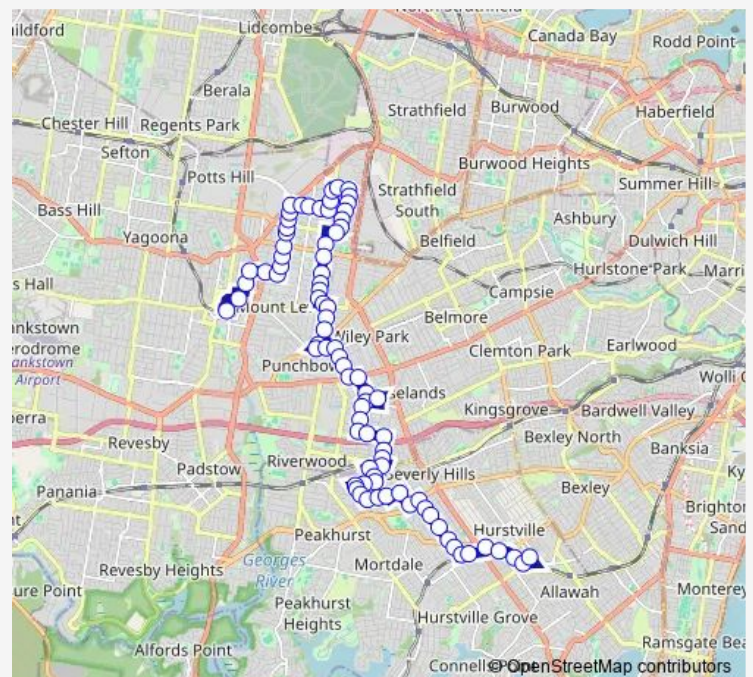

Penshurst St Opp Young St

Penshurst St Before Stoney Creek Rd

Mercury St At Stoney Creek Rd

Mercury St At Edgbaston Rd

Mountview Av At Junction Rd

Junction Rd Before Central Rd

Junction Rd Before Baumans Rd

Wednesday 05:21-21:06

Thursday 05:21-21:06

Friday 05:21-21:06

Saturday 07:19-17:59

Sunday 08:19-17:59

Route info

Direction: Westfield Hurstville, Cross St

Stops: 83

Trip Duration: 1 hour 6 min

941 — Bankstown to Hurstville via Greenacre

Gardinia St Before Mountview Av

Mountview Av At Rita St

Narwee Public School, Broadarrow Rd

Narwee Station, Broadarrow Rd

Narwee Station, Hannans Rd

Penshurst Rd At Graham Rd

Grove Av After Penshurst Rd

40 Grove Av

Grove Av At Karne St

Karne St At Leigh Av

Karne St At Martin St

Roselands Shopping Centre, Roseland Av

Violet St After Martin St