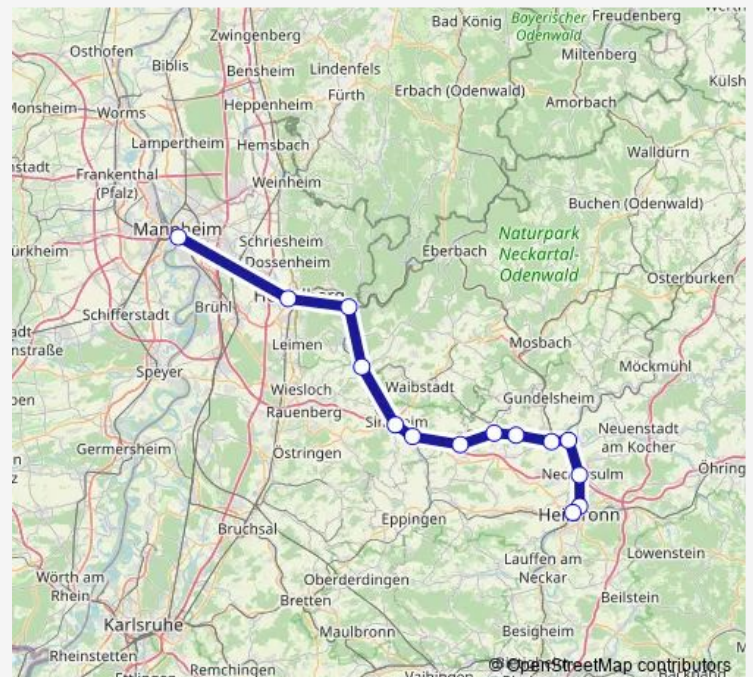

Regional Rail Service RE10b

[Go to website](#)

Direction

Mannheim, Hauptbahnhof — Heilbronn Hauptbahnhof

14 stops

[Open route schedule](#)

Mannheim, Hauptbahnhof

Heidelberg, Hauptbahnhof

Bad Friedrichshall Hbf

Neckarsulm

Heilbronn Sölmertor

Heilbronn Hauptbahnhof

Route schedule

Mannheim, Hauptbahnhof — Heilbronn Hauptbahnhof

Monday 06:29-01:21⁺¹

Tuesday 06:29-01:21⁺¹

Wednesday 06:29-01:21⁺¹

Thursday 06:29-01:21⁺¹

Friday 06:29-01:21⁺¹

Saturday 23:09-01:21⁺¹

Sunday 25:21⁺¹

Route info

Direction: Mannheim, Hauptbahnhof

Stops: 14

Trip Duration: 1 hour 24 min

RE10b

BusMaps

Direction

Heilbronn Hauptbahnhof — Mannheim, Hauptbahnhof

11 stops

[Open route schedule](#)

Heilbronn Hauptbahnhof