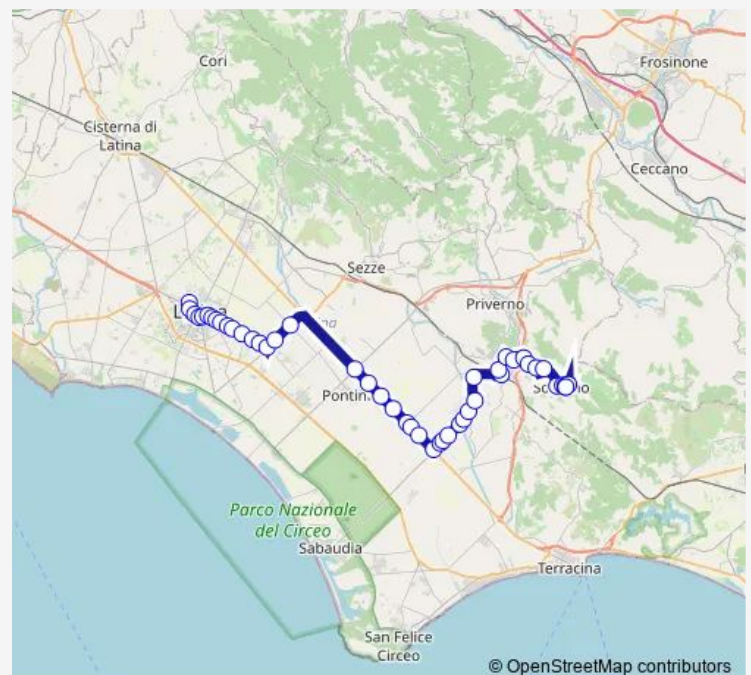

### Route schedule

Latina | Terminal Bus # f3092 — Sonnino | Via Pellegrini  
Via Arringo # f3825

Monday 07:00-20:05

Tuesday 07:00-20:05

Wednesday 07:00-20:05

Thursday 07:00-20:05

Friday 07:00-20:05

Saturday 07:00-20:05

### Route info

Direction: Latina | Terminal Bus # f3092

Stops: 47

Trip Duration: 1 hour 10 min

Latina - Sonnino # Pv38d

Pontinia | Via Appia Via Migliara 51 # f2962

Pontinia | Via Appia (Mesa) # f2963

Pontinia | Via Appia Via Migliara 52 # f2768