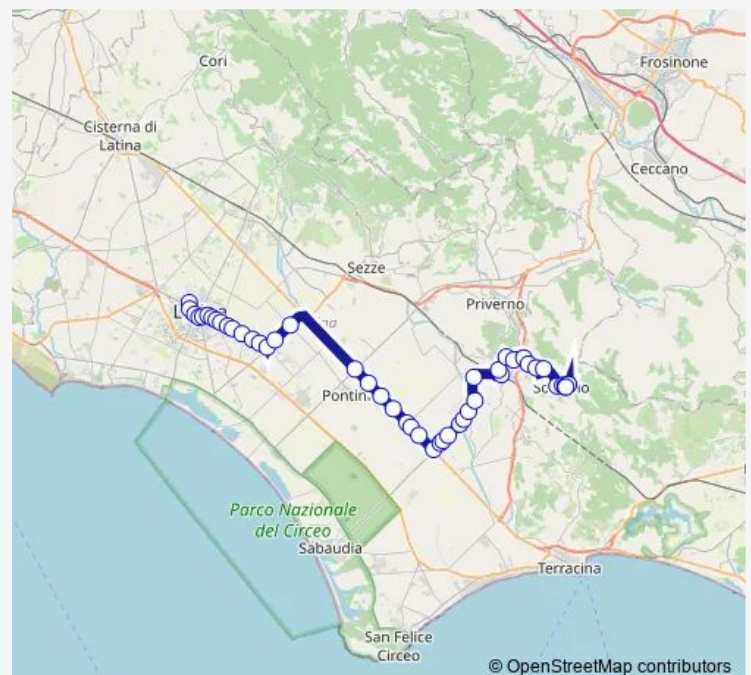

Wednesday 07:00-20:05

Thursday 07:00-20:05

Friday 07:00-20:05

Saturday 07:00-20:05

Sunday —

Route info

Direction: Latina | Terminal Bus # f3092

Stops: 47

Trip Duration: 1 hour 10 min

Pontinia | Via Appia Via Migliara 51 # f2962

Pontinia | Via Appia (Mesa) # f2963

Pontinia | Via Appia Via Migliara 52 # f2768

Pontinia | Via Marittima Via Appia # f3806

Pontinia | Via Marittima Str. Frutteto # f3807