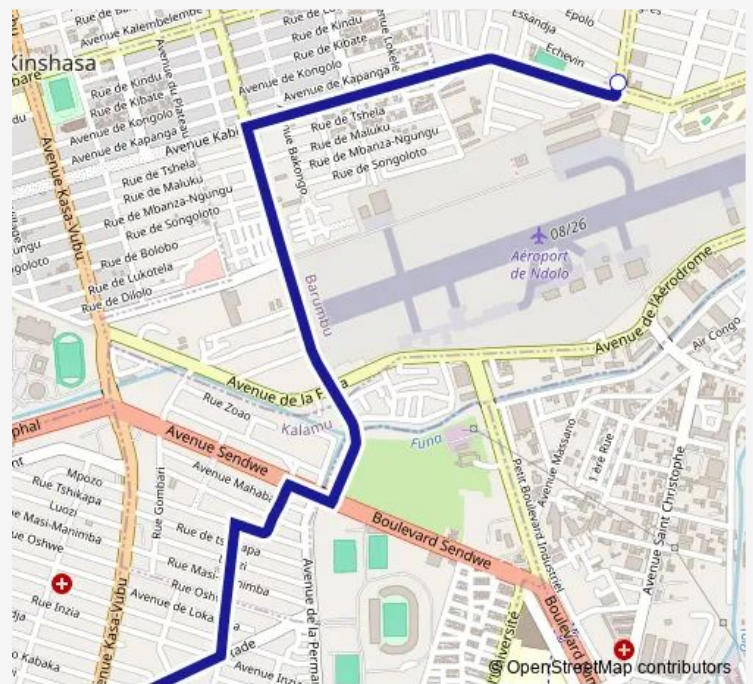

Bus Beau Marche_ TO _Victoire

[Go to website](#)

Direction

Inconnu — Inconnu

2 stops

[Open route schedule](#)

Inconnu

Inconnu

Route schedule

Inconnu — Inconnu

Monday 18:08

Tuesday 18:08

Wednesday 18:08

Thursday 18:08

Friday 18:08

Saturday —

Sunday —

Route info

Direction: Inconnu

Stops: 2

Trip Duration: 0 hour 10 min

Beau Marche_ TO _Victoire

Direction

Inconnu — Inconnu

2 stops

[Open route schedule](#)

Inconnu

Inconnu

Route schedule

Inconnu — Inconnu

Monday	17:50
Tuesday	17:50
Wednesday	17:50
Thursday	17:50
Friday	17:50
Saturday	—
Sunday	—

Route info