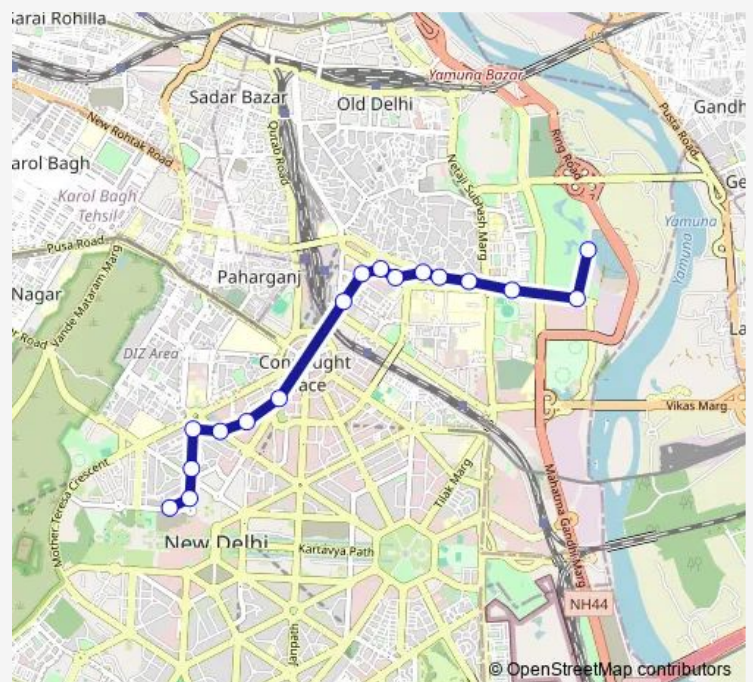

Zakir Husain College

Turkman Gate / G B Pant Hosipatal

Delite Cinema

Delhi Gate

Delhi Gate / Ambedkar Stadium Terminal

Rajghat Gandhi Darshan

Rajghat Cluster Depot

Route schedule

Kendriya Terminal (Church Road) — Rajghat Cluster Depot

Monday 22:14

Tuesday 22:14

Wednesday 22:14

Thursday 22:14

Friday 22:14

Saturday 22:14

Sunday 22:14

Route info

Direction: Kendriya Terminal (Church Road)

Stops: 17

Trip Duration: 0 hour 27 min

157stlup

157stlup Bus time schedules and route maps are available in an offline PDF at busmaps.com. Use the busmaps.com website to see live bus times, train schedule or subway schedule, and step-by-step directions for all public transit in Delhi