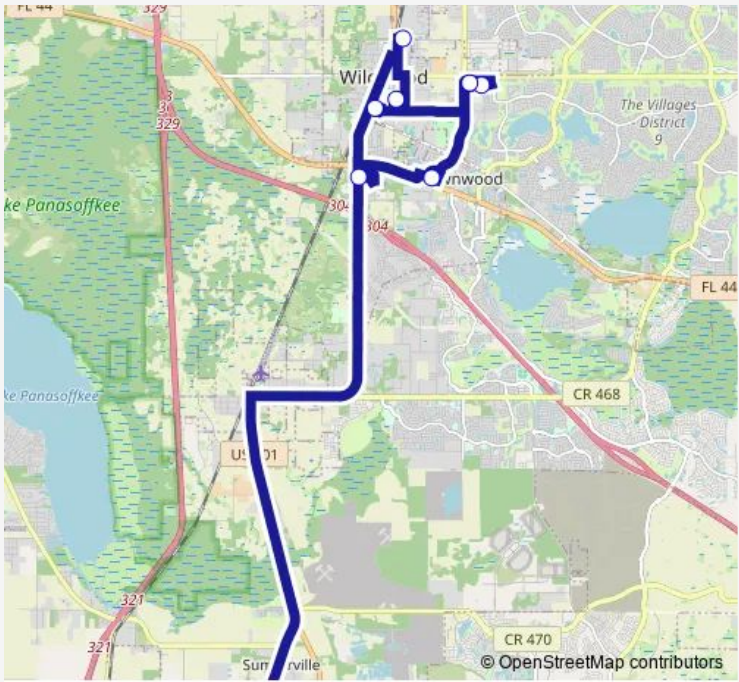

Bus Wildwood Circulator P.M.

[Go to website](#)

Direction
 Lake-Sumter Community College - Orange Shuttle Connection — Parkwood
 8 stops
[Open route schedule](#)

- Lake-Sumter Community College - Orange Shuttle Connection
- Publix Grand Traverse
- Winn Dixie Pinellas Plaza
- Villages Sumter County Service Center
- Save-a-lot
- Wildwood Terrace Apartments
- Wildwood Commons
- Parkwood

Route schedule
 Lake-Sumter Community College - Orange Shuttle Connection — Parkwood

Monday	13:46
Tuesday	—
Wednesday	13:46
Thursday	—
Friday	13:46
Saturday	—
Sunday	—

Route info
 Direction: Lake-Sumter Community College - Orange Shuttle Connection
 Stops: 8
 Trip Duration: 0 hour 59 min

Direction

Publix Southern Trace Plaza — Lake-Sumter Community College - Orange Shuttle Connection

12 stops

[Open route schedule](#)

Publix Southern Trace Plaza

Walmart

Moreland Park

Wildwood Commons

Sunday —

Route info

Direction: Publix Southern Trace Plaza

Stops: 12

Trip Duration: 1 hour 25 min

Bus time schedules and route maps are available in an offline PDF at busmaps.com. Use the busmaps.com website to see live bus times, train schedule or subway schedule, and step-by-step directions for all public transit in