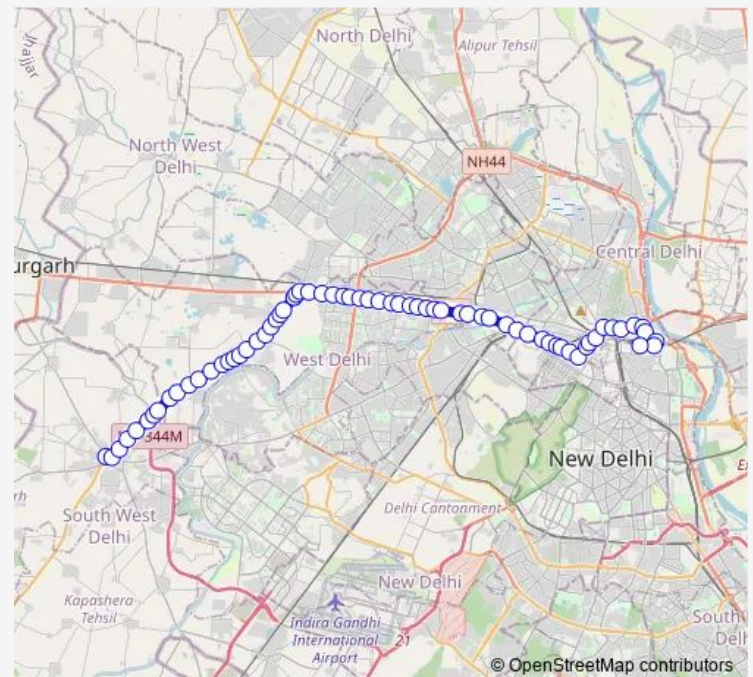

Rishal Garden

Nilothi Crossing

Shivram Park

Route schedule

Najafgarh Terminal — Old Delhi Railway Station

Monday 06:00

Tuesday 06:00

Wednesday 06:00

Thursday 06:00

Friday 06:00

Saturday 06:00

Sunday 06:00

Route info

Direction: Najafgarh Terminal

Stops: 67

Trip Duration: 2 hour 1 min

922down

BusMaps

Narain Dharamkanta

Aman Puri

Qamruddin Nagar Crossing

Nangloi Post Office

Nangloi (Najafgarh Road)

Sultan Puri Crossing