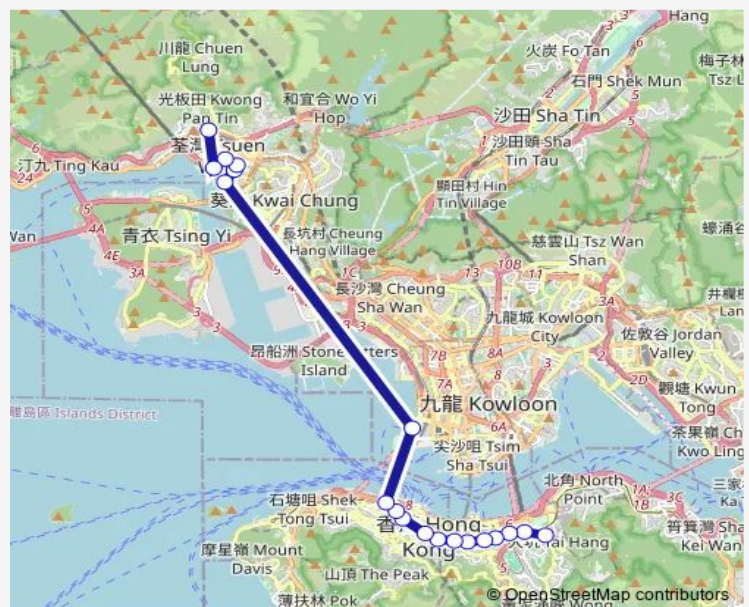

Route schedule

[Ctb] Causeway BAY (Moreton Terrace) — [Ctb] Tsuen WAN (Discovery Park)[[Kmb] Tsuen WAN (Discovery Park)][[Lwb] Discovery Park][[Lwb] Tsuen WAN (Discovery Park)][[Xb] Tsuen WAN Discovery Park Public Transport Interchange

Monday 11:00-23:40

Tuesday 11:00-23:40

Wednesday 11:00-23:40

Thursday 11:00-23:40

Friday 11:00-23:40

Saturday 11:00-23:40

Sunday 11:00-23:40

Route info

Direction: [Ctb] Causeway BAY (Moreton Terrace)

Stops: 19

Trip Duration: 1 hour 20 min

Central[[Kmb+Ctb] Queen Victoria Street/
Central
Market, DES Voeux Road Central

[Ctb] Wing ON Centre, Connaught Road Central[[Kmb]
Rumsey Street