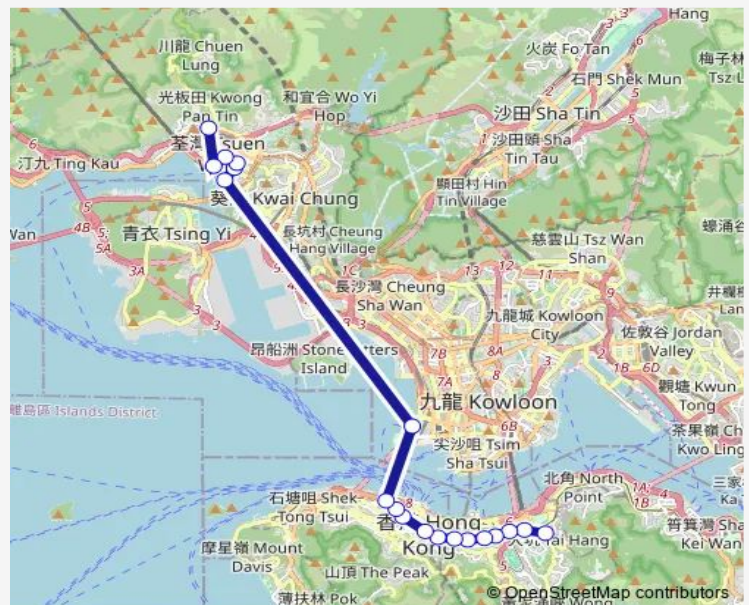

Route schedule

[Ctb] Causeway BAY (Moreton Terrace) — [Ctb] Tsuen WAN (Discovery Park)[Kmb] Tsuen WAN (Discovery Park)[Lwb] Discovery Park[Lwb] Tsuen WAN (Discovery Park)[Xb] Tsuen WAN Discovery Park Public Transport Interchange

Monday 11:00-23:40

Tuesday 11:00-23:40

Wednesday 11:00-23:40

Thursday 11:00-23:40

Friday 11:00-23:40

Saturday 11:00-23:40

Sunday 11:00-23:40

Route info

Direction: [Ctb] Causeway BAY (Moreton Terrace)

Stops: 19

Trip Duration: 1 hour 24 min

[Ctb] Wing ON Centre, Connaught Road Central[[Kmb] Rumsey Street

[Ctb] Western Harbour Crossing BUS-BUS Interchange[[Kmb+Ctb] Western Harbour Tunnel BBI/
Western Harbour Crossing BUS-BUS Interchange[[Kmb] Western Harbour Tunnel Bbi