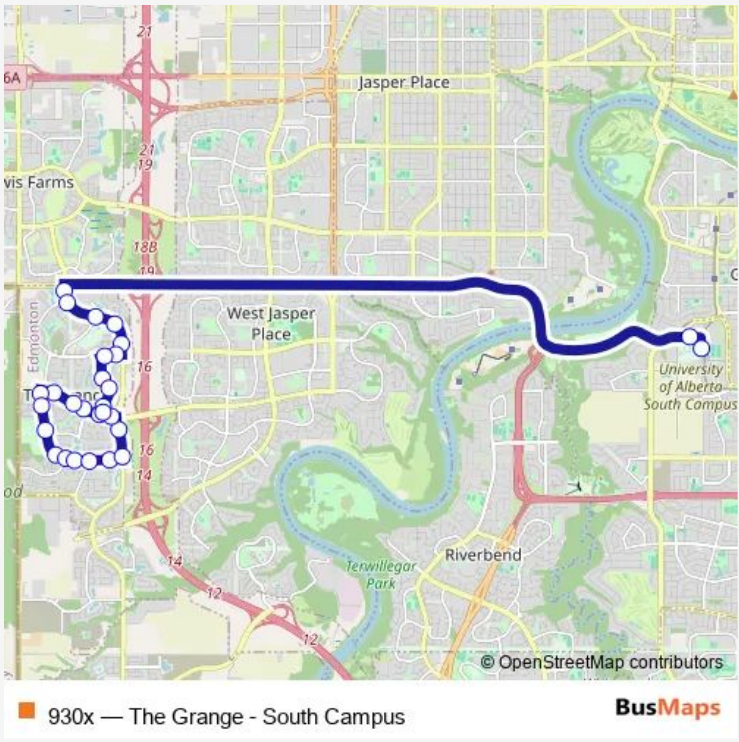

Bus 930x The Grange - South Campus

[Go to website](#)

Direction
 South Campus Fort Edmonton Transit Centre Bay B —
 Glastonbury Boulevard & 62 Avenue
 28 stops
[Open route schedule](#)

- South Campus Fort Edmonton Transit Centre Bay B
- 116 Street & 68 Avenue
- Guardian Road & Whitemud Drive
- Guardian Road & Granville Drive
- Grantham Drive & Guardian Road
- Graham Gate & Guardian Road
- 199 Street & Glenwright Crescent
- 199 Street & 69 Avenue
- Glastonbury Boulevard & 69 Avenue
- Glastonbury Boulevard & Galland Close
- Glastonbury Boulevard & Galland Crescent
- Glastonbury Boulevard & Gibb Wynd
- Glastonbury Boulevard & 62 Avenue
- 205 Street & 62 Avenue
- Goodwin Gate & 62 Avenue
- Getty Gate & 62 Avenue
- Hemingway Road & 62 Avenue
- Hemingway Road & 60 Avenue
- Hemingway Road & 57 Avenue
- Hardy Point & Hemingway Road
- Hope Road & Hemingway Road

Route schedule
 South Campus Fort Edmonton Transit Centre Bay B —
 Glastonbury Boulevard & 62 Avenue

Monday	15:15-17:55
Tuesday	15:15-17:55
Wednesday	15:15-17:55
Thursday	15:15-17:55
Friday	15:15-17:55
Saturday	—
Sunday	—

Route info
 Direction: South Campus Fort Edmonton Transit Centre Bay B
 Stops: 28
 Trip Duration: 0 hour 35 min

206 Street & Hemingway Road

204 Street & Hemingway Road

201 Street & Hemingway Road

199 Street & Hemingway Road

Thursday 06:00-08:30

Friday 06:00-08:30

Saturday —

Sunday —

Route info

Direction: Glastonbury Boulevard & 62 Avenue

Stops: 30

Trip Duration: 0 hour 31 min