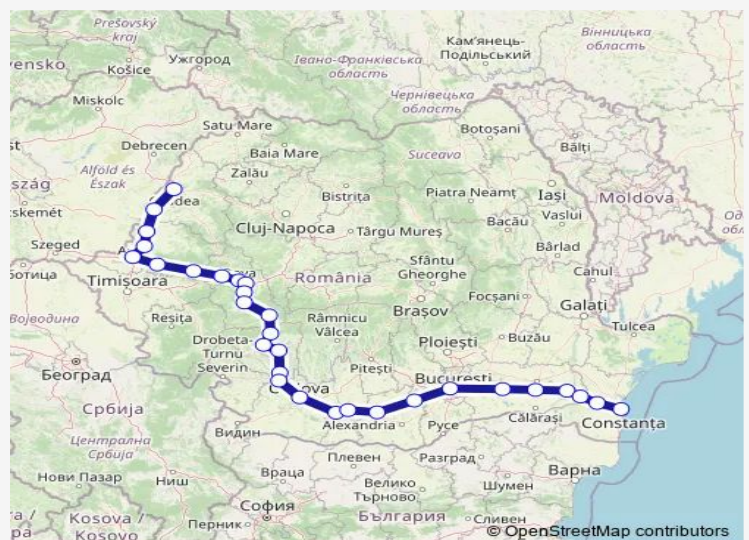

Route info

Direction: Oradea

Stops: 30

Trip Duration: 17 hour 49 min

Filiași

Craiova

Caracal

Drăgănești Olt