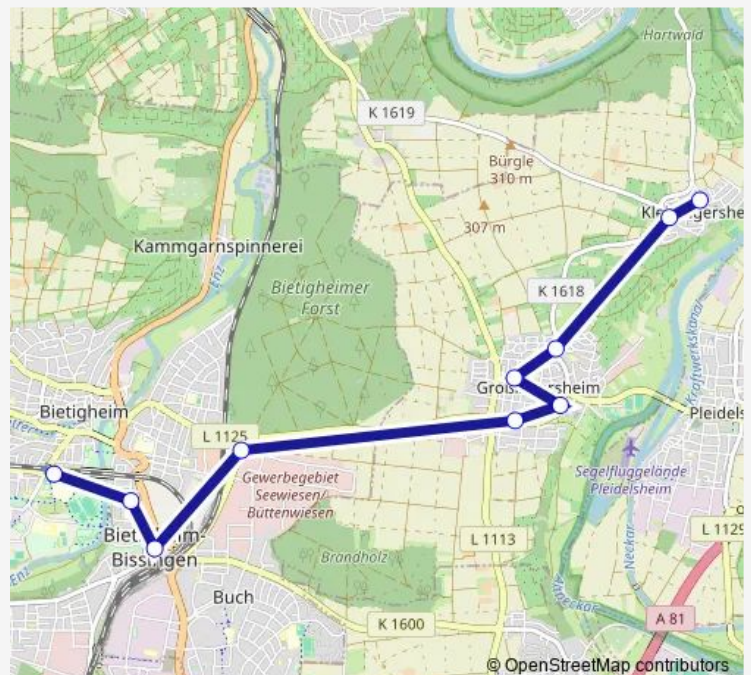

Direction

Großing. Brühlstraße — Bietigh. Realschule Im Aurain

4 stops

[Open route schedule](#)

Großing. Brühlstraße

Großingersheim Ortsmitte

Großingersh. Bietigheimer Str.

Bietigh. Realschule Im Aurain

Route schedule

Großing. Brühlstraße — Bietigh. Realschule Im Aurain

Monday 07:39

Tuesday 07:39

Wednesday 07:39

Thursday 07:39

Friday 07:39

Saturday —

Sunday —

Route info

Direction: Großing. Brühlstraße

Stops: 4

Trip Duration: 0 hour 11 min

Direction

Bietigheim Ellentalgymnasien — Kleiningersheim Blumenstr.

10 stops

Friday 07:09

Saturday —

Sunday —

Route info

Direction: Kleiningersheim Blumenstr.

Stops: 6

Trip Duration: 0 hour 20 min

567a Bus time schedules and route maps are available in an offline PDF at busmaps.com. Use the busmaps.com website to see live bus times, train schedule or subway schedule, and step-by-step directions for all public transit in Stuttgart