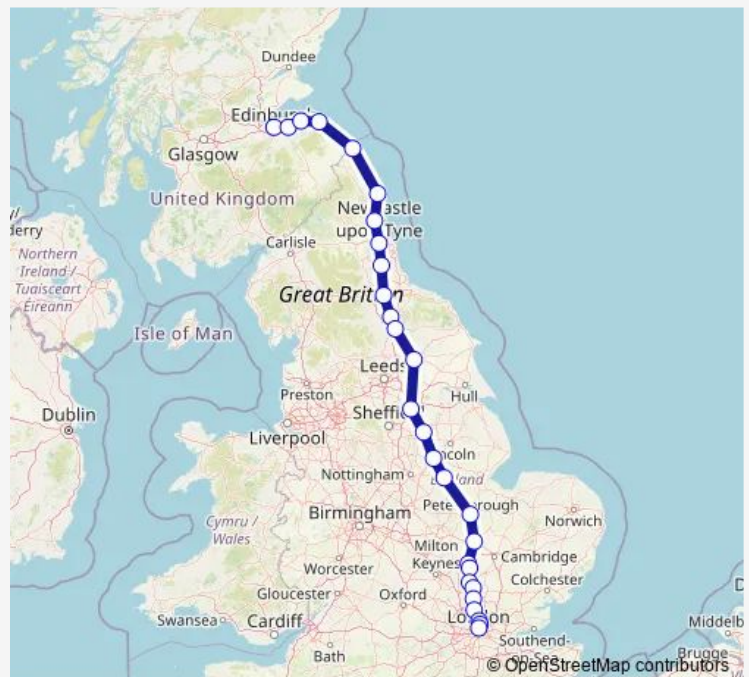

Rail Gr:Edb->Kgx GR train service from EDB to Kgx

[Go to website](#)

Direction

Edinburgh — London Kings Cross

28 stops

[Open route schedule](#)

Edinburgh

Prestonpans

Drem

Dunbar

Berwick-upon-Tweed

Alnmouth

Morpeth

Newcastle

Durham

Darlington

Huntingdon

Sandy

Biggleswade

Route schedule

Edinburgh — London Kings Cross

Monday 05:40-19:36

Tuesday 05:40-19:36

Wednesday 05:40-19:36

Thursday 05:40-19:36

Friday 05:40-19:36

Saturday 05:48-17:00

Sunday 09:00-19:00

Route info

Direction: Edinburgh

Stops: 28

Trip Duration: 4 hour 47 min