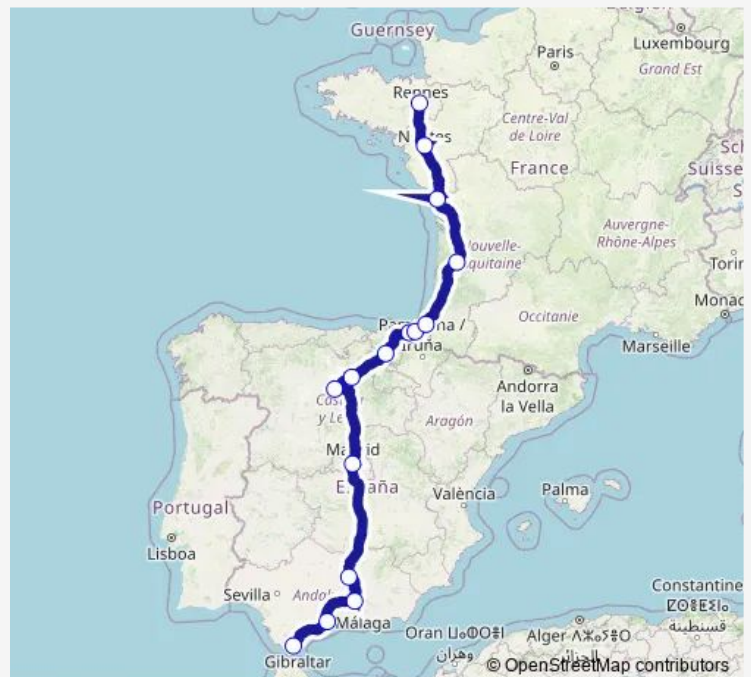

Bus FlixBus N1158 Algeciras - Madrid - Hub - Rennes

[Go to website](#)

Direction

Algeciras (Bus Station) — Rennes (Central bus station)

15 stops

[Open route schedule](#)

Algeciras (Bus Station)

Malaga (Bus Station)

Bayonne (Quai de Lesseps)

Bordeaux Saint-Jean (Paludate)

La Rochelle (Pôle d'échanges Jean Moulin)

Nantes (Haluchère)

Rennes (Central bus station)

Route schedule

Algeciras (Bus Station) — Rennes (Central bus station)

Monday 03:30-04:30

Tuesday 03:30-04:30

Wednesday 03:30-04:30

Thursday 03:30-04:30

Friday 03:30

Saturday 03:30-04:30

Sunday —

Route info

Direction: Algeciras (Bus Station)

Stops: 15

Trip Duration: 27 hour 55 min

Direction

Rennes (Central bus station) — Algeciras (Bus Station)

15 stops

[Open route schedule](#)

Rennes (Central bus station)