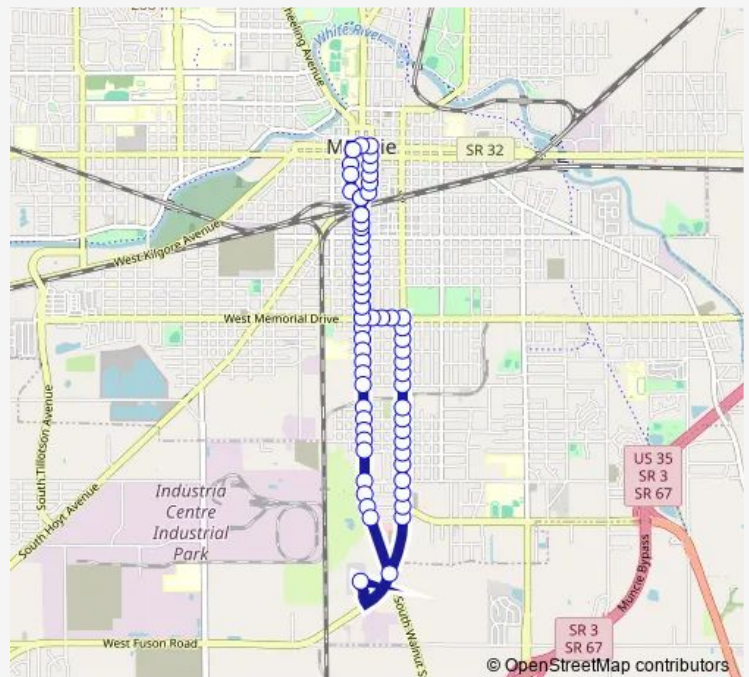

9TH/Walnut

10th/Walnut

11th/Walnut

Memorial/Walnut

13th/Walnut

14th/Walnut

Walnut & 15th

16th/Walnut

17th/Walnut

Route schedule

Mits Station — Mits Station

| | |
|-----------|-------------|
| Monday | 06:15-20:45 |
| Tuesday | 06:15-20:45 |
| Wednesday | 06:15-20:45 |
| Thursday | 06:15-20:45 |
| Friday | 06:15-20:45 |
| Saturday | 08:45-17:15 |
| Sunday | — |

Route info

Direction: Mits Station

Stops: 74

Trip Duration: 0 hour 25 min

18th/Walnut

20th/Walnut

21st/Walnut

22nd/Walnut

23rd/Walnut

24th/Walnut

26th/Walnut

27th/Walnut

28th/Walnut

29th/Walnut

Walnut & Madison

Southern Pines