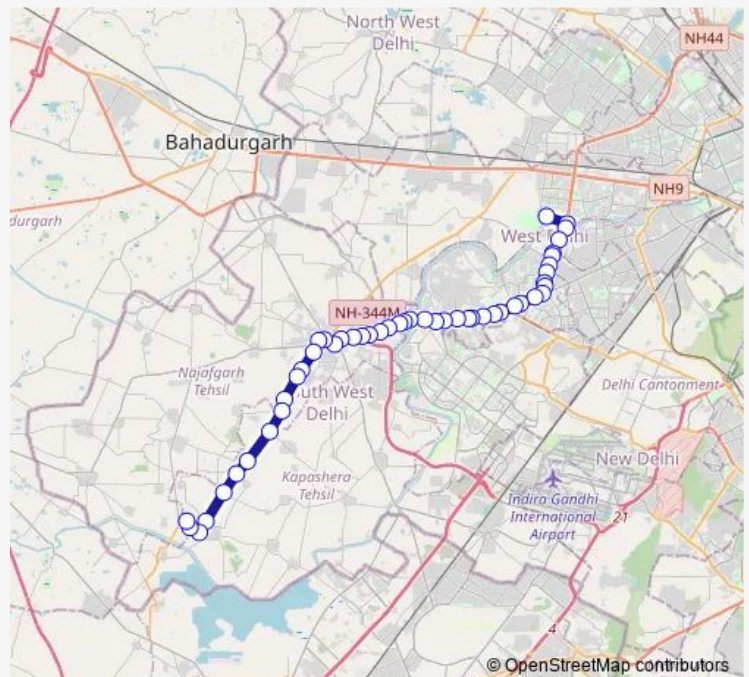

Nawada Gaon

Mohan Garden

Dwarka More Metro Station (Sewak Park)

Route schedule

Saiyyad Nangloi (T) — Ghuman Hera Cluster Depot 1

Monday 05:00-14:55

Tuesday 05:00-14:55

Wednesday 05:00-14:55

Thursday 05:00-14:55

Friday 05:00-14:55

Saturday 05:00-14:55

Sunday 05:00-14:55

Route info

Direction: Saiyyad Nangloi (T)

Stops: 48

Trip Duration: 1 hour 45 min

■ 910Istlup

BusMaps

Kakrola More

Kakrola Bridge

Nangli Dairy

Chhathh Ghat Park

Arjun Park

Nangli Sakrawati Crossing