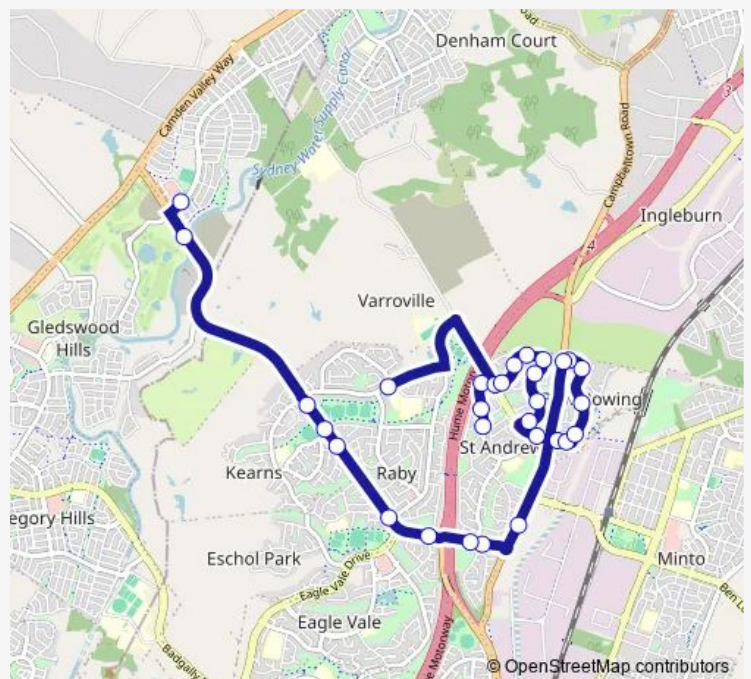

Route schedule

Robert Townson High School, Thunderbolt Dr — Emerald Hills Bvd Before Jadeite St

Monday 14:50

Tuesday 14:50

Wednesday 14:50

Thursday 14:50

Friday —

Saturday —

Sunday —

Route info

Direction: Robert Townson High School, Thunderbolt Dr

Stops: 30

Trip Duration: 0 hour 26 min

4023 — Robert Townson HS to Bow Bowling

Mumu Reserve, Raby Rd

Stromeferry Reserve, Raby Rd

Raby Rd After Hume Mwy

Figtree Park, Raby Rd

Raby Rd Opp Mustang Dr

Clark Reserve, Raby Rd

Raby Rd Opp Raby Sports Complex

Lakeside Golf Club Camden, Raby Rd

Emerald Hills Bvd Before Jadeite St

4023 School Bus time schedules and route maps are available in an offline PDF at busmaps.com. Use the busmaps.com website to see live bus times, train schedule or subway schedule, and step-by-step directions for all public transit in Liverpool