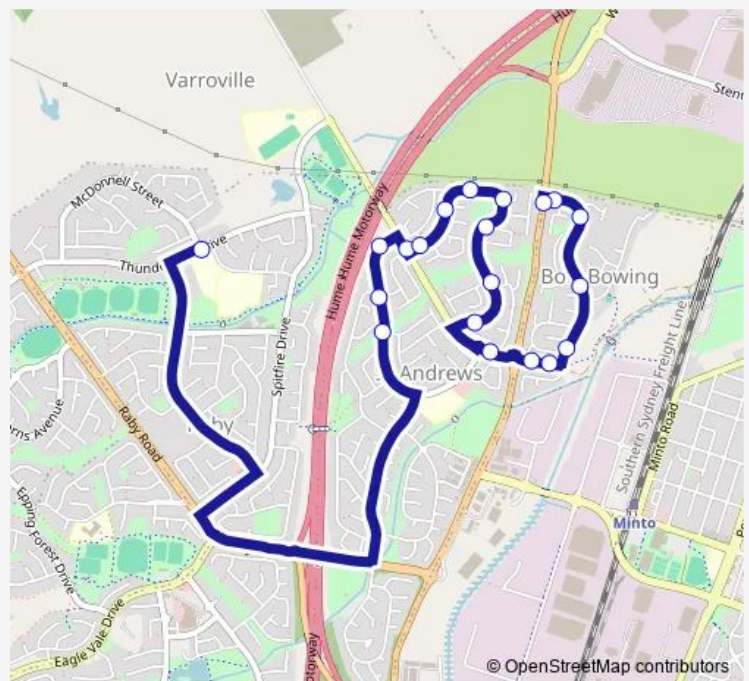

Central Park Dr Before Tanami Pl

Central Park Dr Opp Belair St

Central Park Dr Opp Warrumbungle Pl

Central Park Dr At Lamington Pl

Campbelltown Rd After Central Park Dr

Route schedule

Robert Townson High School, Thunderbolt Dr — Campbelltown Rd After Central Park Dr

Monday	14:50
Tuesday	14:50
Wednesday	14:50
Thursday	14:50
Friday	14:50
Saturday	—
Sunday	—

Route info

Direction: Robert Townson High School, Thunderbolt Dr

Stops: 20

Trip Duration: 0 hour 15 min

4023 — Robert Townson HS to Bow Bowling