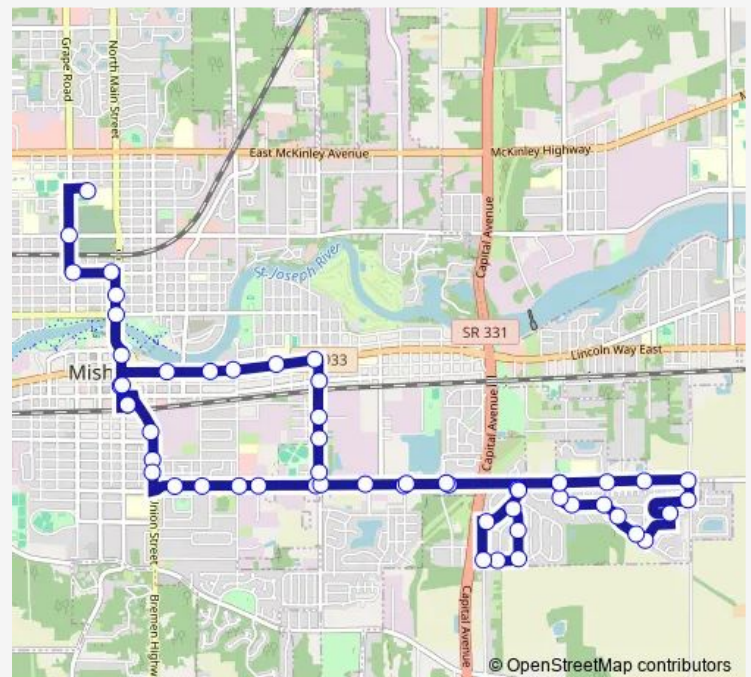

### Route schedule

Mishawaka Transfer Center — John Young Middle School

Monday 07:10

Tuesday 07:10

Wednesday 07:10

Thursday 07:10

Friday 07:10

Saturday —

### Route info

Direction: Mishawaka Transfer Center

Stops: 55

Trip Duration: 0 hour 55 min

ST-R — Reverewood School Tripper

Bennington & Westborough

Bennington & Marrett

Bennington & Harrison