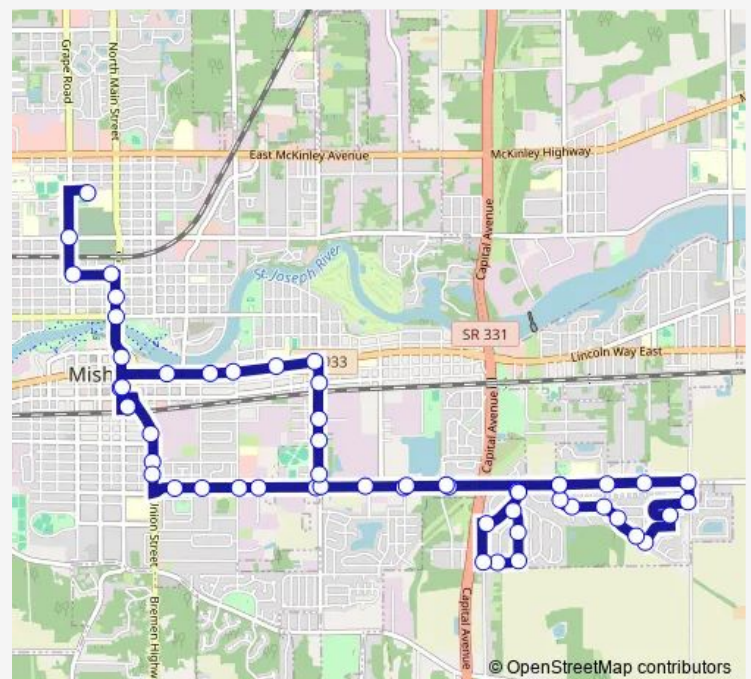

Bennington & Shelton

Bennington & Dudley

Bennington & Beacon

Route schedule

Mishawaka Transfer Center — John Young Middle School

Monday 07:10

Tuesday 07:10

Wednesday 07:10

Thursday 07:10

Friday 07:10

Saturday —

Sunday —

Route info

Direction: Mishawaka Transfer Center

Stops: 55

Trip Duration: 0 hour 55 min

ST-R — Reverewood School Tripper

Bennington & Westborough

Bennington & Marrett

Bennington & Harrison

Lexington & Prescott (out)

Cantondale & Lexington

Cantondale & Kensington

Hampton & Cantondale

Hampton & Medford

Hampton & Elm

Lexington & Tremont

Lexington & Prescott (in)

Harrison & Downey (in)

Commonwealth & 12th (in)

12th & Wedgewood

12th & Byrkit (in)