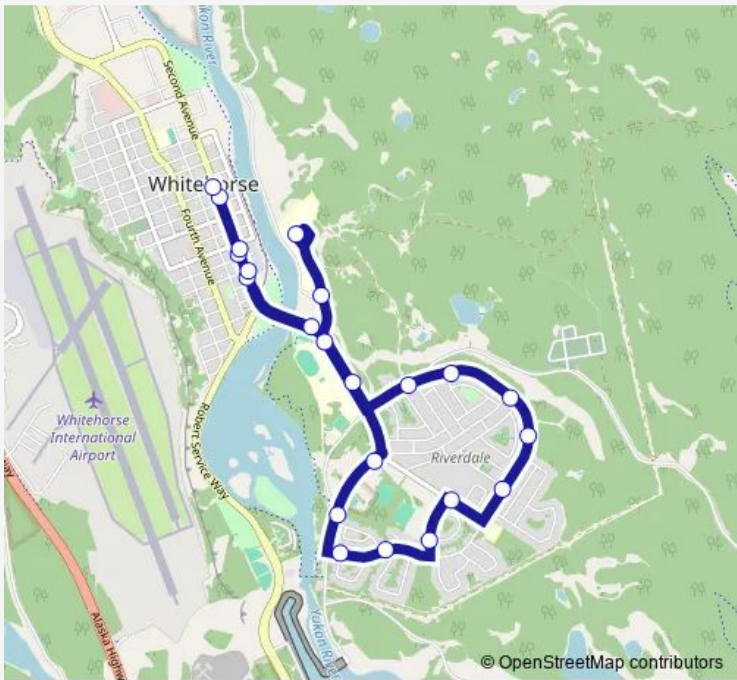

Bus Riverdale Loop

[Go to website](#)

Direction
 2nd Avenue & Steele Street — Yukon Visitor Information Centre
 22 stops
[Open route schedule](#)

- 2nd Avenue & Steele Street
- Yukon Courts Building
- 2nd Avenue & Hanson Street
- 2nd Avenue & Rogers Street
- Lewes Boulevard & FH Collins Secondary School (Sb)
- Alsek Road & Donjek Road
- Alsek Road & Aishihik Road
- Alsek Road & Klondike Road
- Alsek Road
- Alsek Road & Peel Road
- Lewes Boulevard & Ketz Road
- Duke Road & Green Crescent
- Alsek Road & Blanchard Road
- Alsek Road & Bell Crescent
- Nisutlin Drive & Blanchard Road
- Nisutlin Drive & Christ The King School
- Lewes Boulevard & Mcss
- Whitehorse General Hospital
- Hospital Road & Wickstrom Road
- Lewes Boulevard & Department of Education
- Yukon Legislative Building

Route schedule
 2nd Avenue & Steele Street — Yukon Visitor Information Centre

Monday	06:45-21:20
Tuesday	06:45-21:20
Wednesday	06:45-21:20
Thursday	06:45-21:20
Friday	06:45-21:20
Saturday	06:45-19:20
Sunday	06:45-19:20

Route info
 Direction: 2nd Avenue & Steele Street
 Stops: 22
 Trip Duration: 0 hour 30 min

■ Riverdale Loop

Bus time schedules and route maps are available in an offline PDF at busmaps.com. Use the busmaps.com website to see live bus times, train schedule or subway schedule, and step-by-step directions for all public transit in Whitehorse

The schedule is provided in the local timezone. Times with "(+1)" indicate departures on the next day.

PDF file created on 2025-02-26

2024 BusMaps.com - All Rights Reserved