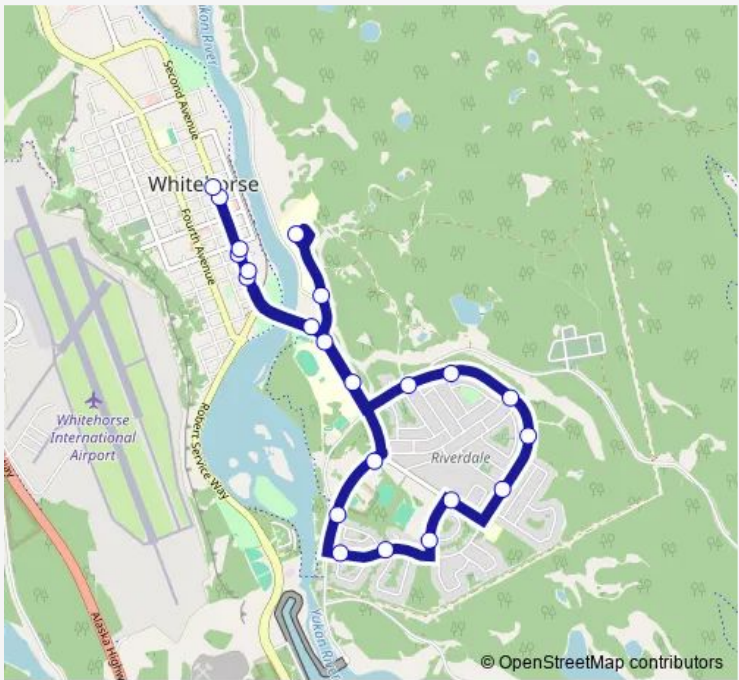

**Bus Riverdale Loop**

[Go to website](#)

**Direction**  
 2nd Avenue & Steele Street — Yukon Visitor Information Centre  
 22 stops  
[Open route schedule](#)

- 2nd Avenue & Steele Street
- Yukon Courts Building
- 2nd Avenue & Hanson Street
- 2nd Avenue & Rogers Street
- Lewes Boulevard & FH Collins Secondary School (Sb)
- Alsek Road & Donjek Road
- Alsek Road & Aishihik Road
- Alsek Road & Klondike Road
- Alsek Road
- Alsek Road & Peel Road
- Lewes Boulevard & Ketz Road
- Duke Road & Green Crescent
- Alsek Road & Blanchard Road
- Alsek Road & Bell Crescent
- Nisutlin Drive & Blanchard Road
- Nisutlin Drive & Christ The King School
- Lewes Boulevard & Mcss
- Whitehorse General Hospital
- Hospital Road & Wickstrom Road
- Lewes Boulevard & Department of Education
- Yukon Legislative Building

**Route schedule**  
 2nd Avenue & Steele Street — Yukon Visitor Information Centre

Monday	06:45-21:20
Tuesday	06:45-21:20
Wednesday	06:45-21:20
Thursday	06:45-21:20
Friday	06:45-21:20
Saturday	06:45-19:20
Sunday	06:45-19:20

**Route info**  
 Direction: 2nd Avenue & Steele Street  
 Stops: 22  
 Trip Duration: 0 hour 30 min

■ Riverdale Loop

Bus time schedules and route maps are available in an offline PDF at [busmaps.com](https://busmaps.com). Use the [busmaps.com](https://busmaps.com) website to see live bus times, train schedule or subway schedule, and step-by-step directions for all public transit in Whitehorse

The schedule is provided in the local timezone. Times with "(+1)" indicate departures on the next day.

PDF file created on 2025-01-16

2024 BusMaps.com - All Rights Reserved