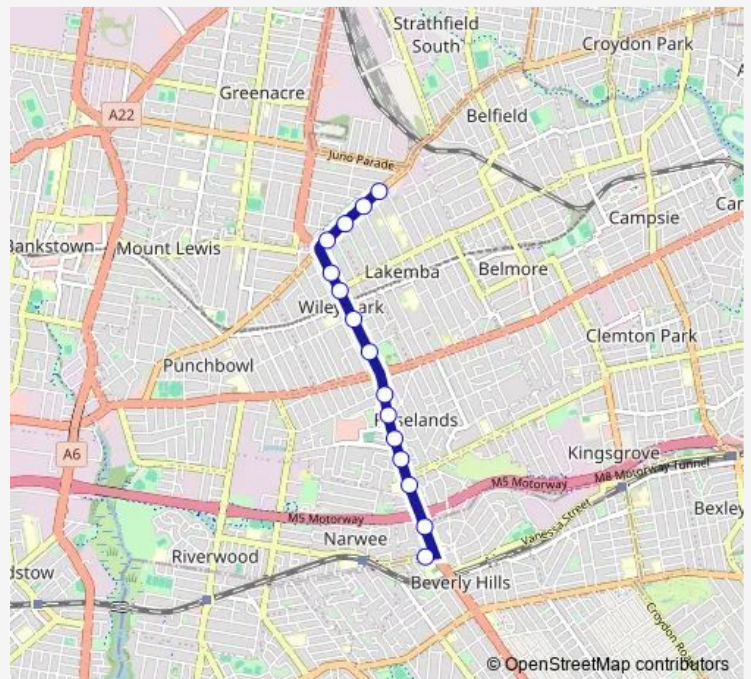

School Bus S128 Punchbowl Rd and Wangee Rd to Beverly Hills Girls Hs

[Go to website](#)

Direction

Punchbowl Rd After Wangee Rd — Beverly Hills Girls High School, Broadarrow Rd

15 stops

[Open route schedule](#)

- Punchbowl Rd After Wangee Rd
- Punchbowl Rd Opp Parry Park
- Punchbowl Rd At Fairmount St
- Punchbowl Rd At Hillard St
- King Georges Rd Opp Edna St
- King Georges Rd At Lakemba St
- King Georges Rd Before Mary St
- King Georges Rd After Edge St
- King Georges Rd Opp Payten Av
- King Georges Rd Before Canarys Rd
- King Georges Rd At Berring Av
- King Georges Rd Opp Hilton Av
- King Georges Rd Opp Beverly Hills North Public School
- King Georges Rd At Pallamana Pde
- Beverly Hills Girls High School, Broadarrow Rd

Route schedule

Punchbowl Rd After Wangee Rd — Beverly Hills Girls High School, Broadarrow Rd

Monday	08:20
Tuesday	08:20
Wednesday	08:20
Thursday	08:20
Friday	08:20
Saturday	—
Sunday	—

Route info

Direction: Punchbowl Rd After Wangee Rd

Stops: 15

Trip Duration: 0 hour 18 min

S128 School Bus time schedules and route maps are available in an offline PDF at busmaps.com. Use the busmaps.com website to see live bus times, train schedule or subway schedule, and step-by-step directions for all public transit in Sydney