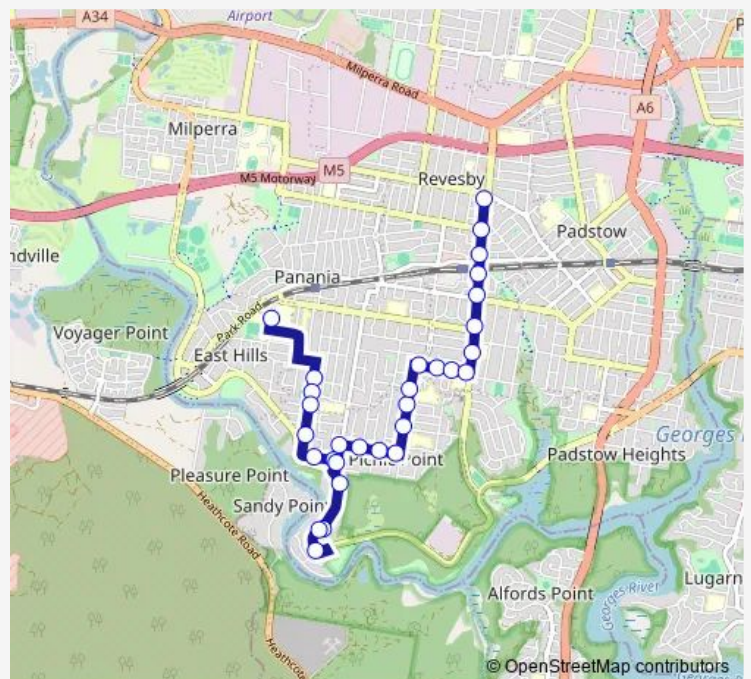

Kennedy St Opp Stretham Av

Kennedy St Opp Picnic Point Public School

Ferndale Rd After Kennedy St

Ferndale Rd Opp Kinross Pl

Route schedule

East Hills Boys High School, Lucas Rd — St Lukes Primary School, The River Rd

Monday 15:15

Tuesday 15:15

Wednesday 15:15

Thursday 15:15

Friday 15:15

Saturday —

Sunday —

Route info

Direction: East Hills Boys High School, Lucas Rd

Stops: 30

Trip Duration: 0 hour 21 min

S128 — East Hills Boys HS to Picnic Point Hs

Ferndale Rd Opp Clive St

Ferndale Rd Opp De La Salle College

The River Rd Opp Revesby South Public School

The River Rd Opp Uniting Church Child Care Centre

The River Rd At Weston St

The River Rd Opp Montgomery Av

The River Rd At Haydock Lane

The River Rd At Bransgrove Rd

St Lukes Primary School, The River Rd

S128 School Bus time schedules and route maps are available in an offline PDF at busmaps.com. Use the busmaps.com website to see live bus times, train schedule or subway schedule, and step-by-step directions for all public transit in Liverpool