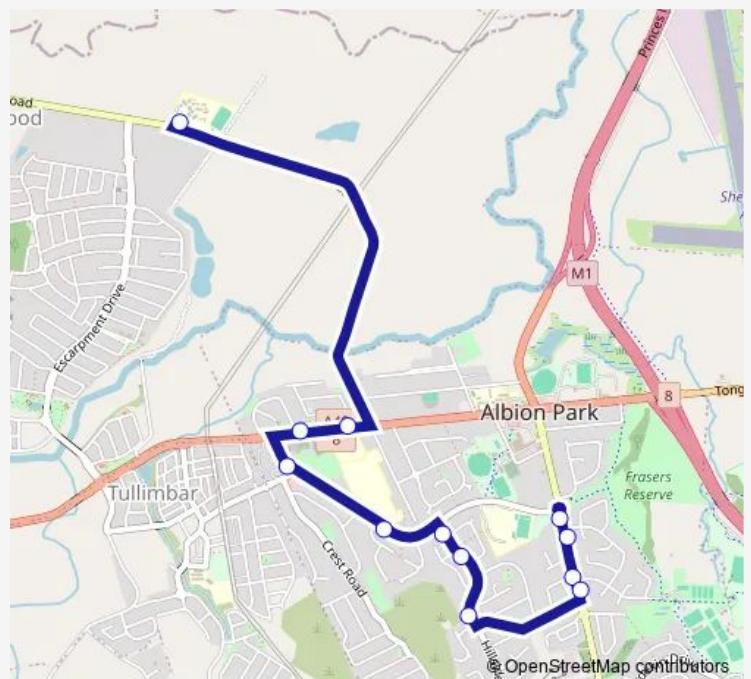

Route schedule

Terry St At Wiley St — Tongara Christian College, Illawarra Christian School Access Rd

Monday	08:28
Tuesday	08:28
Wednesday	08:28
Thursday	08:28
Friday	08:28
Saturday	—
Sunday	—

Route info

Direction: Terry St At Wiley St

Stops: 12

Trip Duration: 0 hour 22 min

S128 — Terry St at Wiley St to Tongara College

## Direction

Tongara Christian College, Illawarra Christian School Access Rd — Terry St Opp O'Gorman St

11 stops

[Open route schedule](#)

Tongara Christian College, Illawarra Christian School Access Rd

All Saints Anglican Church, Tongarra Rd

## Route schedule

Tongara Christian College, Illawarra Christian School Access Rd — Terry St Opp O'Gorman St

Monday 15:30

Tuesday 15:30

Wednesday 15:30

Thursday 15:30

Friday 15:30

Saturday —