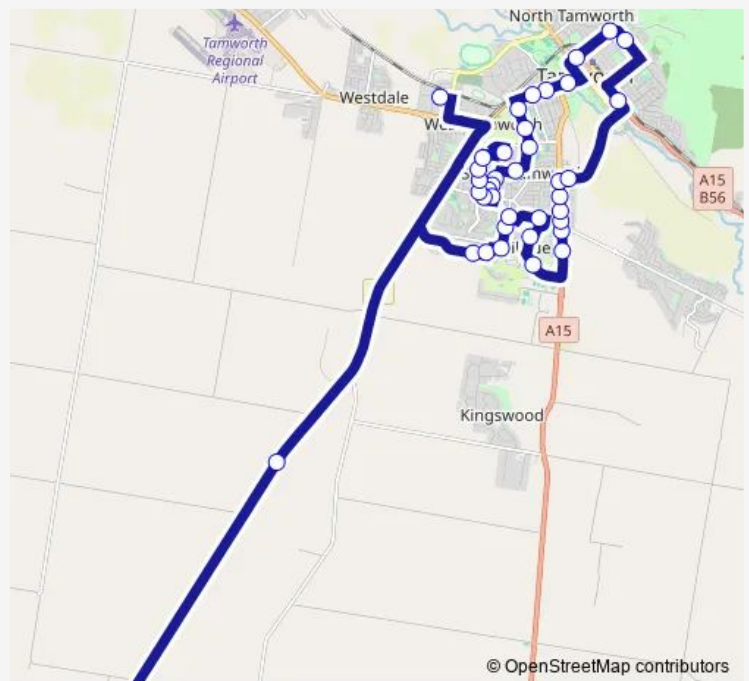

Kyooma St Opp Burindi Av

Edward St At Allawah St

Greg Norman Dr Before Cobb And Co Cct

Goonoo Goonoo Rd At Craigends Lane

Goonoo Goonoo Rd Before Calala Lane

Goonoo Goonoo Rd Before Wilburtree St

Goonoo Goonoo Rd At Bell St

Goonoo Goonoo Rd At Cambridge St

Goonoo Goonoo Rd Before Vera St

Scott Rd Opp Karwin St

Marius St After Roderick St

Calrossy Anglican School, Raglan St

Route schedule

Hume St After Cook St — Tamworth South Public School, Woodward Av

Monday 07:25

Tuesday 07:25

Wednesday 07:25

Thursday 07:25

Friday 07:25

Saturday —

Sunday —

Route info

Direction: Hume St After Cook St

Stops: 39

Trip Duration: 1 hour 25 min

Darling St At Macarthur Pl

Tamworth Community Centre, Darling St

Bridge St Opp Carter St

Bridge St Opp Tamworth Shoppingworld

Bridge St At Belmore St