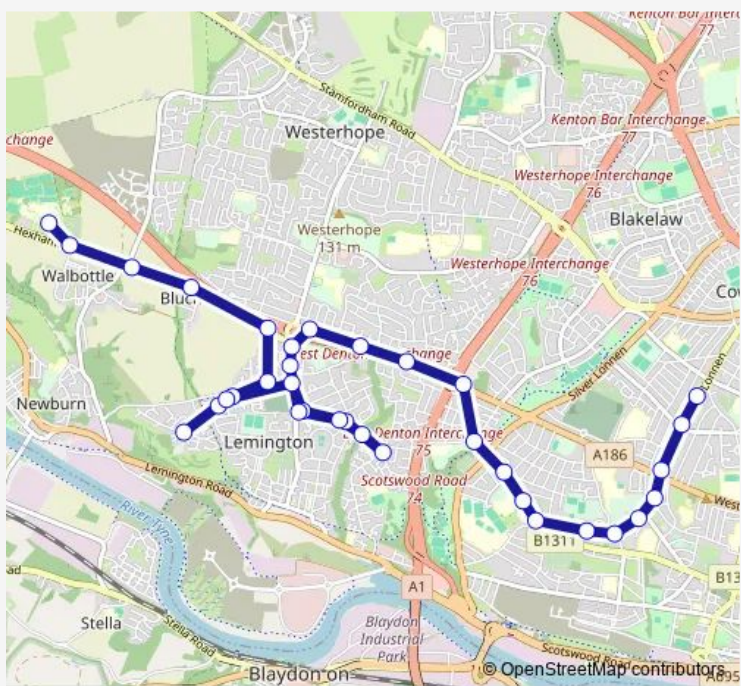

Bus S128 Walbottle Campus - Two Ball Lonnen

[Go to website](#)

**Direction**  
 Walbottle Academy — Two Ball Lonnen-Dahlia Place  
 34 stops  
[Open route schedule](#)

- Walbottle Academy
- Hexham Road-Hawthorn Terrace
- Walbottle
- Old Hexham Road-Stephenson Terrace
- Hexham Road-Lemington Road Ends
- Hospital Lane
- Combe Drive-Tewksbury Road
- Combe Drive-Hamsterley Crescent
- West Denton Park
- Combe Drive-Tewksbury Road
- Union Hall Road-West Denton Road
- Kirkston Avenue-Union Hall Road
- Kirkston Avenue-Clairemont Avenue
- Dumpling Hall
- Neptune Road
- Kirkston Avenue-Dene Avenue
- Kirkston Avenue-Union Hall Road
- Union Hall Road-Hospital Lane
- Union Hall Road-West Road
- Lemington Road Ends
- A69-The Burnside

Route schedule  
 Walbottle Academy — Two Ball Lonnen-Dahlia Place

Monday	15:35
Tuesday	15:35
Wednesday	15:35
Thursday	15:35
Friday	15:35
Saturday	—
Sunday	—

Route info  
 Direction: Walbottle Academy  
 Stops: 34  
 Trip Duration: 0 hour 30 min

■ S128 — Walbottle Campus - Two Ball Lonnen **BusMaps**

West Road-South View

West Road-A1

Whickham View Terminus

Whickham View-Thorntree Drive

Whickham View-Muscott Grove

Whickham View-Fergusons Lane

Ferguson's Lane-Brambles Dykes

Ferguson's Lane-Church

Benwell Village

Pease Avenue

Two Ball Lonnen-West Road

Two Ball Lonnen-Lanercost Drive

Two Ball Lonnen-Dahlia Place

S128 Bus time schedules and route maps are available in an offline PDF at [busmaps.com](https://busmaps.com). Use the [busmaps.com](https://busmaps.com) website to see live bus times, train schedule or subway schedule, and step-by-step directions for all public transit in Newcastle upon Tyne