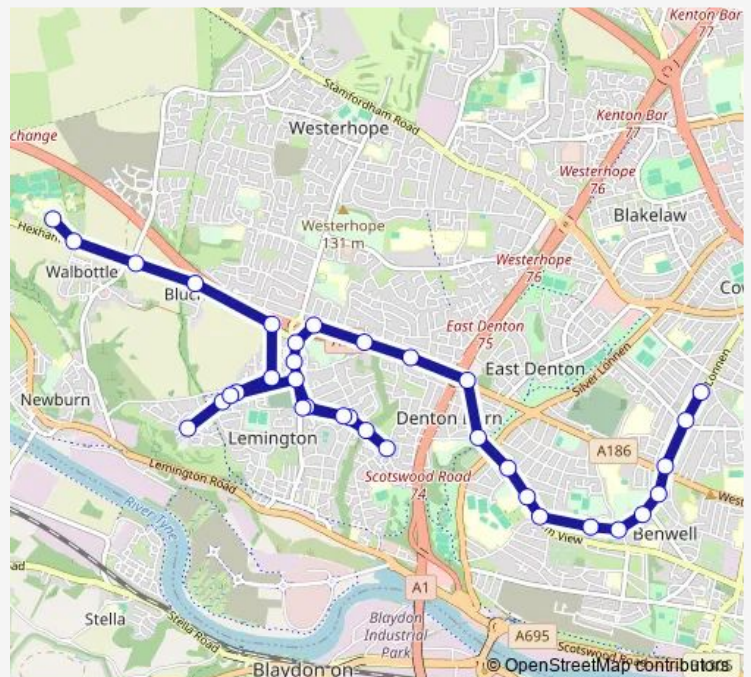

### Route schedule

Walbottle Academy — Two Ball Lonnen-Dahlia Place

Monday 15:35

Tuesday 15:35

Wednesday 15:35

Thursday 15:35

Friday 15:35

Saturday —

### Route info

Direction: Walbottle Academy

Stops: 34

Trip Duration: 0 hour 30 min

■ S128 — Walbottle Campus - Two Ball Lonnen

West Road-South View

West Road-A1

Whickham View Terminus

Whickham View-Thorntree Drive

Whickham View-Muscott Grove

Whickham View-Fergusons Lane

Ferguson's Lane-Brambles Dykes

Ferguson's Lane-Church

Benwell Village

Pease Avenue

Two Ball Lonnen-West Road

Two Ball Lonnen-Lanercost Drive

Two Ball Lonnen-Dahlia Place

S128 Bus time schedules and route maps are available in an offline PDF at [busmaps.com](https://busmaps.com). Use the [busmaps.com](https://busmaps.com) website to see live bus times, train schedule or subway schedule, and step-by-step directions for all public transit in Newcastle upon Tyne