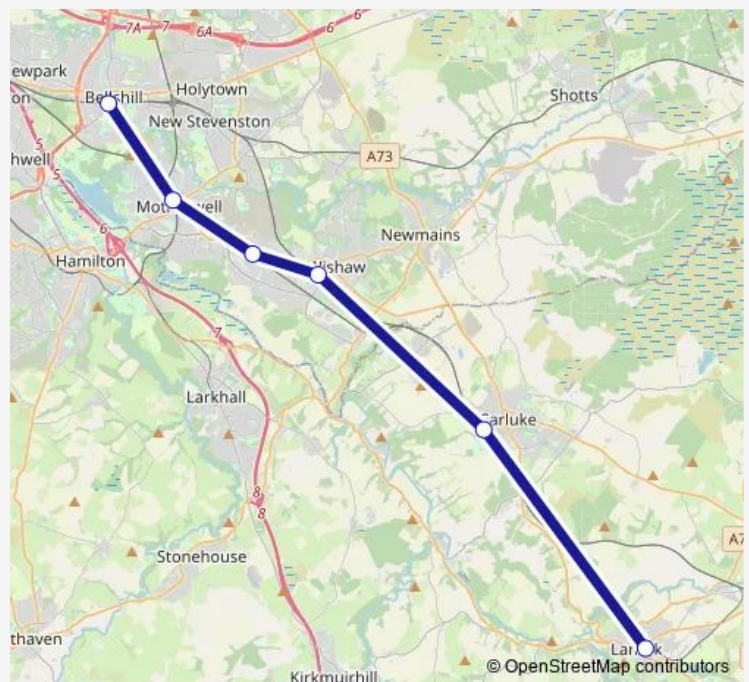

Rail Replacement Bus Service Sr:Lnk->Blh SR replacement bus service from LNK to Blh

[Go to website](#)

Direction

Lanark — Bellshill

6 stops

[Open route schedule](#)

- Lanark
- Carluke
- Wishaw
- Shieldmuir
- Motherwell
- Bellshill

Route schedule

Lanark — Bellshill

Monday	—
Tuesday	—
Wednesday	—
Thursday	—
Friday	—
Saturday	—
Sunday	09:40-21:42

Route info

Direction: Lanark

Stops: 6

Trip Duration: 1 hour 8 min

■ Sr:Lnk->Blh — SR replacement bus service from LNK to Blh **BusMaps**

Sr:Lnk->Blh Rail Replacement Bus Service time schedules and route maps are available in an offline PDF at busmaps.com. Use the busmaps.com website to see live bus times, train schedule or subway schedule, and step-by-step directions for all public transit in Motherwell