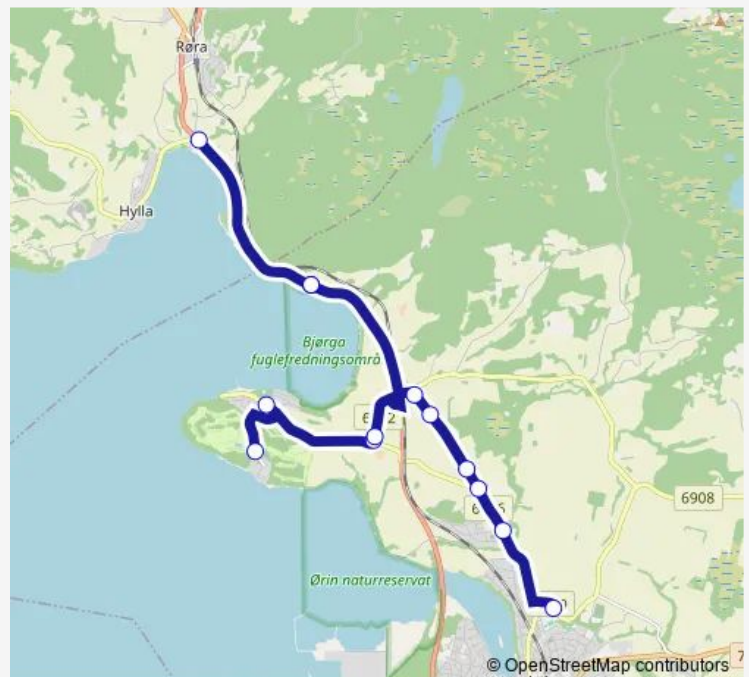

## Route schedule

Verdalsøra barneskole — Bjørga

Monday 14:10

Tuesday 14:10

Wednesday 14:10

Thursday 14:10

Friday 14:10

Saturday —

## Route info

Direction: Verdalsøra barneskole

Stops: 13

Trip Duration: 0 hour 25 min

7501 — Bjørga - Verdalsøra barneskole

BusMaps