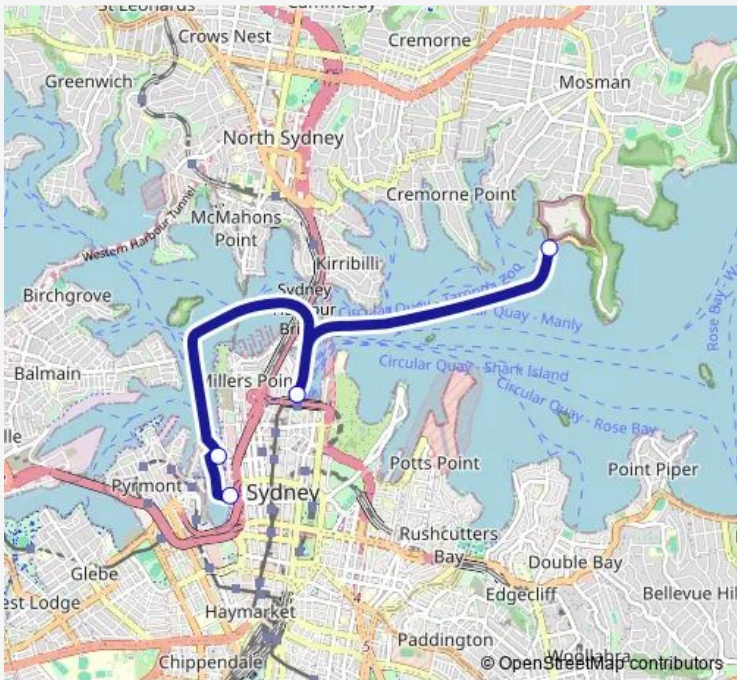

**Ferry Cctz Taronga Zoo Ferry**

[Go to website](#)

**Direction**  
 Taronga Zoo Wharf — Darling Harbour, Pier 26  
 4 stops  
[Open route schedule](#)

- Taronga Zoo Wharf
- Circular Quay, Wharf 6
- Darling Harbour Wharf 2
- Darling Harbour, Pier 26

Route schedule  
 Taronga Zoo Wharf — Darling Harbour, Pier 26

Monday	09:25-16:55
Tuesday	09:25-16:55
Wednesday	09:25-16:55
Thursday	09:25-16:55
Friday	09:25-16:55
Saturday	09:50-16:45
Sunday	09:50-16:45

Route info  
 Direction: Taronga Zoo Wharf  
 Stops: 4  
 Trip Duration: 1 hour 0 min

**Cctz Taronga Zoo Ferry** **BusMaps**

## Direction

Darling Harbour, Pier 26 — Taronga Zoo Wharf

4 stops

[Open route schedule](#)

Darling Harbour, Pier 26

Darling Harbour Wharf 2

Circular Quay, Wharf 6

Taronga Zoo Wharf