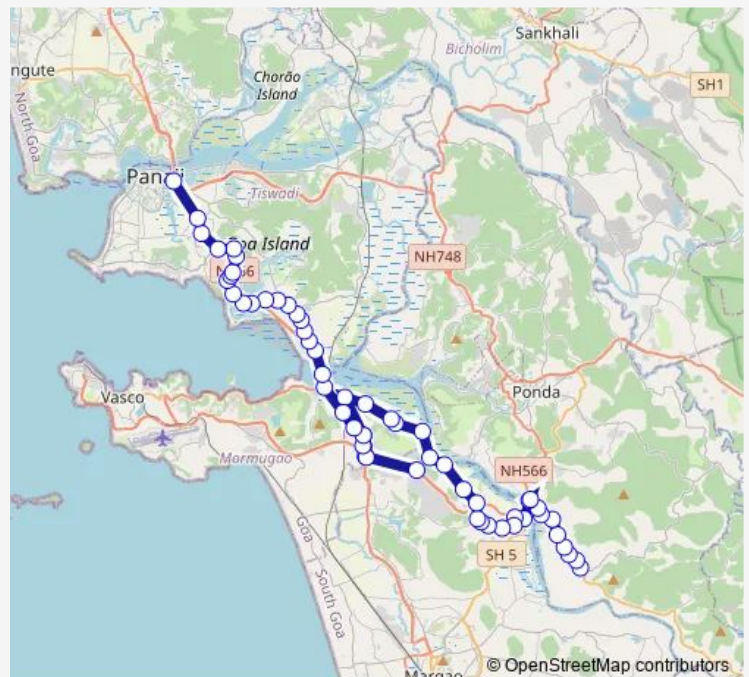

Bus MRG13 Panaji - Shiroda

[Go to website](#)

Direction

Shiroda KTC Bus Stand — Panaji KTC Bus Stand

57 stops

[Open route schedule](#)

Shiroda KTC Bus Stand

RIT College Stop

Baikade

Ayurvedic College

Vazem

Tarvale

Old Borim Bridge

Maternity Hospital Stop

Borim Bridge

Borim Bridge

Chowgule Dock

Amyakade Stop

Crystal Rock

Health Centre Loutolim

Loutolim

Loutolim Ramnath temple

Taleban cross

Angdi

Karvat Church

Rassaim Ferry

Rasai Chowgule dock

Route schedule

Shiroda KTC Bus Stand — Panaji KTC Bus Stand

Monday 07:45

Tuesday 07:45

Wednesday 07:45

Thursday 07:45

Friday 07:45

Saturday 07:45

Sunday 07:45

Route info

Direction: Shiroda KTC Bus Stand

Stops: 57

Trip Duration: 1 hour 30 min

■ MRG13 — Panaji - Shiroda