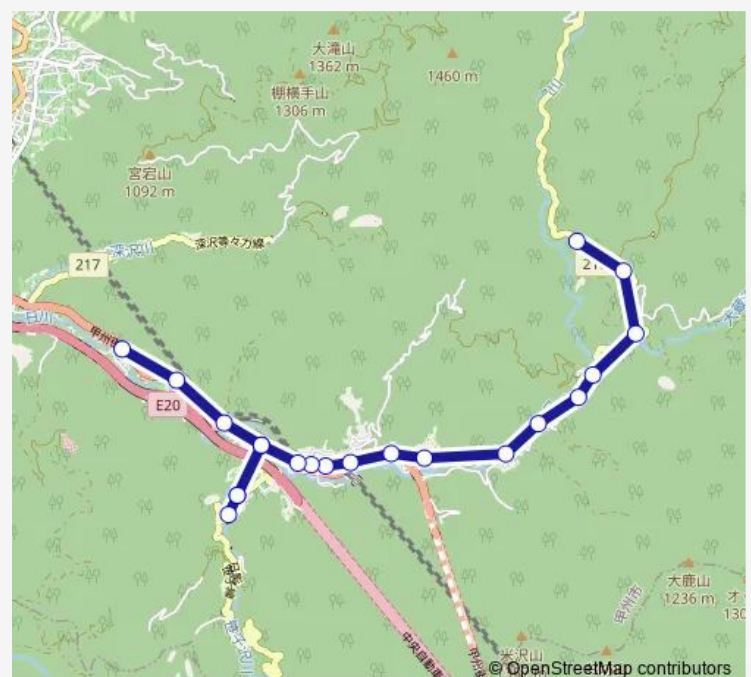

Thursday 16:22-17:30

Friday 16:22-17:30

Saturday 16:22-17:30

Sunday 16:22-17:30

Route info

Direction: 天目 (栖雲寺)

Stops: 21

Trip Duration: 0 hour 27 min