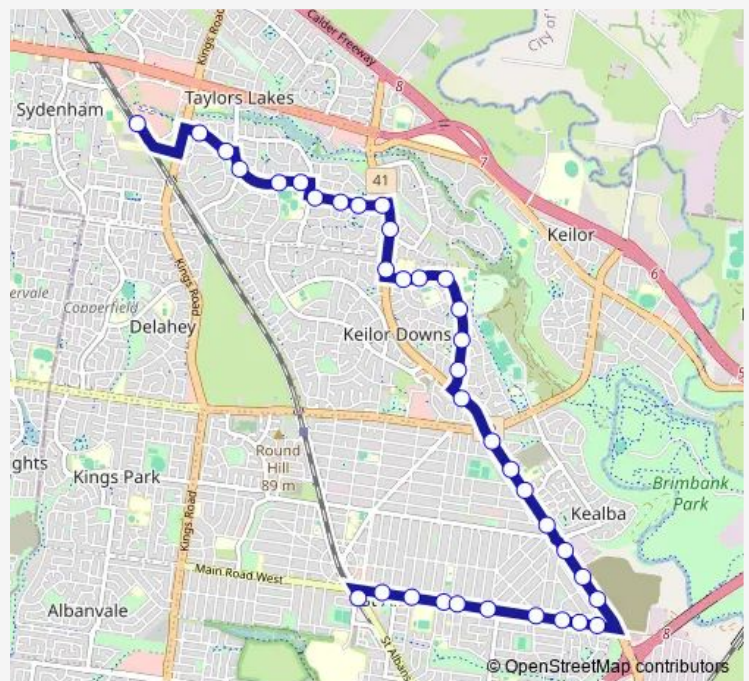

**Route schedule**

St Albans Station/St Albans Rd (St Albans) — Watergardens Station/Watergardens Circuit Rd (Taylors Lakes)

Monday	05:53-21:05
Tuesday	05:53-21:05
Wednesday	05:53-21:05
Thursday	05:53-21:05
Friday	05:53-21:05
Saturday	07:18-21:08
Sunday	07:18-21:08

**Route info**

Direction: St Albans Station/St Albans Rd (St Albans)

Stops: 36

Trip Duration: 0 hour 30 min

419 — Watergardens Station - St Albans Station

Keilor Downs Secondary College/Odessa Ave (Keilor Downs)

## Route schedule

Watergardens Station/Watergardens Circuit Rd (Taylors Lakes) — St Albans Station/St Albans Rd (St Albans)

Monday 06:03-21:38

Tuesday 06:03-21:38

Wednesday 06:03-21:38

Thursday 06:03-21:38

## Route info

Direction: Watergardens Station/Watergardens Circuit Rd (Taylors Lakes)

Stops: 36

Trip Duration: 0 hour 30 min

Ashton Ave/Sunshine Ave (St Albans)

Sage Ave/Sunshine Ave (St Albans)

Sage Ave/Main Rd East (St Albans)